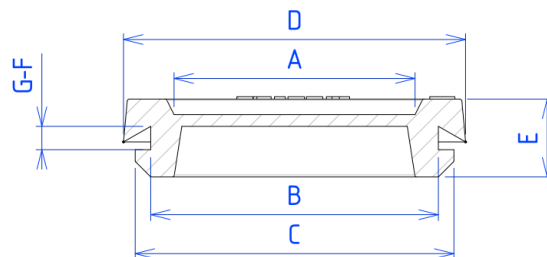

## HTT-grommets

Halogen free material TPE-SEPS, TPE-SEPS V0, IP-class IP54, country of manufacture Finland, FI, CE-marked, operating temperature -40+100C.

code	A	B	C	D	E	G/F	colour
HTT- 9	9mm	15,5mm	18,5mm	20mm	7mm	1-2mm	black
HTT- 9 V0	9mm	15,5mm	18,5mm	20mm	7mm	1-2mm	black V0
HTT-11	11mm	18,5mm	21,5mm	23mm	7mm	1-2mm	black
HTT-11 V0	11mm	18,5mm	21,5mm	23mm	7mm	1-2mm	black V0
HTT-13,5	13,5mm	20,5mm	23,5mm	25mm	7mm	1-2mm	black
HTT-13,5 V0	13,5mm	20,5mm	23,5mm	25mm	7mm	1-2mm	black V0
HTT-16	16mm	22,5mm	26mm	28mm	7mm	1-2mm	black
HTT-16 V0	16mm	22,5mm	26mm	28mm	7mm	1-2mm	black V0
HTT-21	21mm	28mm	32mm	35mm	9mm	1-3mm	black
HTT-21 V0	21mm	28mm	32mm	35mm	9mm	1-3mm	black V0
HTT-29	29mm	37mm	41mm	44mm	10mm	1-3mm	black
HTT-29 V0	29mm	37mm	41mm	44mm	10mm	1-3mm	black V0
HTT-36	36mm	47mm	51mm	54mm	12mm	1,5-3mm	black
HTT-36 V0	36mm	47mm	51mm	54mm	12mm	1,5-3mm	black V0
HTT-48	48mm	60mm	64mm	68mm	12mm	1,5-3mm	black
HTT-48 V0	48mm	60mm	64mm	69mm	12mm	1,5-3mm	black V0
HTT-53	53mm	64mm	70mm	75mm	12mm	1,5-3mm	black
HTT-53 V0	53mm	64mm	70mm	75mm	12mm	1,5-3mm	black V0
HTT-69	69mm	79mm	84mm	90mm	12mm	1,5-3mm	black
HTT-69 V0	69mm	79mm	84mm	90mm	12mm	1,5-3mm	black V0