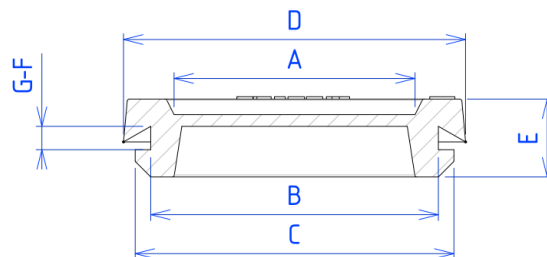

**HTT-grommets** Halogen free material TPE-SEPS, TPE-SEPS V0, IP-class IP54, country of manufacture Finland, FI, CE-marked, operating temperature -40+100C.

code	A	B	C	D	E	G/F	colour
HTT- 9	9mm	15,5mm	18,5mm	20mm	7mm	1-2mm	black
HTT- 9 V0	9mm	15,5mm	18,5mm	20mm	7mm	1-2mm	black V0
HTT-11	11mm	18,5mm	21,5mm	23mm	7mm	1-2mm	black
HTT-11 V0	11mm	18,5mm	21,5mm	23mm	7mm	1-2mm	black V0
HTT-13,5	13,5mm	20,5mm	23,5mm	25mm	7mm	1-2mm	black
HTT-13,5 V0	13,5mm	20,5mm	23,5mm	25mm	7mm	1-2mm	black V0
HTT-16	16mm	22,5mm	26mm	28mm	7mm	1-2mm	black
HTT-16 V0	16mm	22,5mm	26mm	28mm	7mm	1-2mm	black V0
HTT-21	21mm	28mm	32mm	35mm	9mm	1-3mm	black
HTT-21 V0	21mm	28mm	32mm	35mm	9mm	1-3mm	black V0
HTT-29	29mm	37mm	41mm	44mm	10mm	1-3mm	black
HTT-29 V0	29mm	37mm	41mm	44mm	10mm	1-3mm	black V0
HTT-36	36mm	47mm	51mm	54mm	12mm	1,5-3mm	black
HTT-36 V0	36mm	47mm	51mm	54mm	12mm	1,5-3mm	black V0
HTT-48	48mm	60mm	64mm	68mm	12mm	1,5-3mm	black
HTT-48 V0	48mm	60mm	64mm	69mm	12mm	1,5-3mm	black V0
HTT-53	53mm	64mm	70mm	75mm	12mm	1,5-3mm	black
HTT-53 V0	53mm	64mm	70mm	75mm	12mm	1,5-3mm	black V0
HTT-69	69mm	79mm	84mm	90mm	12mm	1,5-3mm	black
HTT-69 V0	69mm	79mm	84mm	90mm	12mm	1,5-3mm	black V0