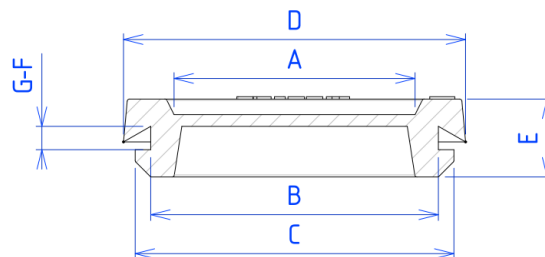

**HTT-grommets** Halogen free material TPE-SEPS, TPE-SEPS V0, IP-class IP54, country of manufacture Finland, FI, CE-marked, operating temperature -40+100C.

code	A	B	C	D	E	G/F	colour
HTT- 9	9mm	15,5mm	18,5mm	20mm	7mm	1-2mm	black
HTT- 9 V0	9mm	15,5mm	18,5mm	20mm	7mm	1-2mm	black V0
HTT-11	11mm	18,5mm	21,5mm	23mm	7mm	1-2mm	black
HTT-11 V0	11mm	18,5mm	21,5mm	23mm	7mm	1-2mm	black V0
HTT-13,5	13,5mm	20,5mm	23,5mm	25mm	7mm	1-2mm	black
HTT-13,5 V0	13,5mm	20,5mm	23,5mm	25mm	7mm	1-2mm	black V0
HTT-16	16mm	22,5mm	26mm	28mm	7mm	1-2mm	black
HTT-16 V0	16mm	22,5mm	26mm	28mm	7mm	1-2mm	black V0
HTT-21	21mm	28mm	32mm	35mm	9mm	1-3mm	black
HTT-21 V0	21mm	28mm	32mm	35mm	9mm	1-3mm	black V0
HTT-29	29mm	37mm	41mm	44mm	10mm	1-3mm	black
HTT-29 V0	29mm	37mm	41mm	44mm	10mm	1-3mm	black V0
HTT-36	36mm	47mm	51mm	54mm	12mm	1,5-3mm	black
HTT-36 V0	36mm	47mm	51mm	54mm	12mm	1,5-3mm	black V0
HTT-48	48mm	60mm	64mm	68mm	12mm	1,5-3mm	black
HTT-48 V0	48mm	60mm	64mm	69mm	12mm	1,5-3mm	black V0
HTT-53	53mm	64mm	70mm	75mm	12mm	1,5-3mm	black
HTT-53 V0	53mm	64mm	70mm	75mm	12mm	1,5-3mm	black V0
HTT-69	69mm	79mm	84mm	90mm	12mm	1,5-3mm	black
HTT-69 V0	69mm	79mm	84mm	90mm	12mm	1,5-3mm	black V0