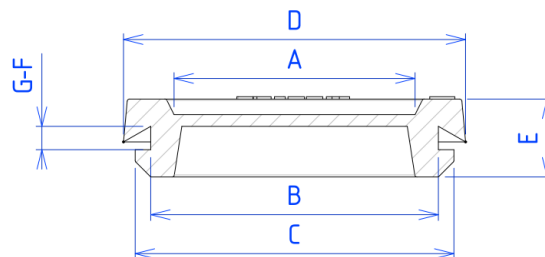

HTT-grommets Halogen free material TPE-SEPS, TPE-SEPS V0, IP-class IP54, country of manufacture Finland, FI, CE-marked, operating temperature -40+100C.

code	A	B	C	D	E	G/F	colour
HTT- 9	9mm	15,5mm	18,5mm	20mm	7mm	1-2mm	black
HTT- 9 V0	9mm	15,5mm	18,5mm	20mm	7mm	1-2mm	black V0
HTT-11	11mm	18,5mm	21,5mm	23mm	7mm	1-2mm	black
HTT-11 V0	11mm	18,5mm	21,5mm	23mm	7mm	1-2mm	black V0
HTT-13,5	13,5mm	20,5mm	23,5mm	25mm	7mm	1-2mm	black
HTT-13,5 V0	13,5mm	20,5mm	23,5mm	25mm	7mm	1-2mm	black V0
HTT-16	16mm	22,5mm	26mm	28mm	7mm	1-2mm	black
HTT-16 V0	16mm	22,5mm	26mm	28mm	7mm	1-2mm	black V0
HTT-21	21mm	28mm	32mm	35mm	9mm	1-3mm	black
HTT-21 V0	21mm	28mm	32mm	35mm	9mm	1-3mm	black V0
HTT-29	29mm	37mm	41mm	44mm	10mm	1-3mm	black
HTT-29 V0	29mm	37mm	41mm	44mm	10mm	1-3mm	black V0
HTT-36	36mm	47mm	51mm	54mm	12mm	1,5-3mm	black
HTT-36 V0	36mm	47mm	51mm	54mm	12mm	1,5-3mm	black V0
HTT-48	48mm	60mm	64mm	68mm	12mm	1,5-3mm	black
HTT-48 V0	48mm	60mm	64mm	69mm	12mm	1,5-3mm	black V0
HTT-53	53mm	64mm	70mm	75mm	12mm	1,5-3mm	black
HTT-53 V0	53mm	64mm	70mm	75mm	12mm	1,5-3mm	black V0
HTT-69	69mm	79mm	84mm	90mm	12mm	1,5-3mm	black
HTT-69 V0	69mm	79mm	84mm	90mm	12mm	1,5-3mm	black V0