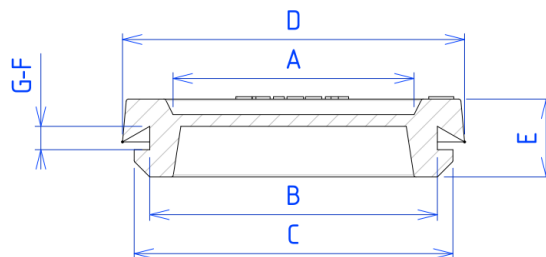

HTT-grommets Halogen free material TPE-SEPS, TPE-SEPS V0, IP-class IP54, country of manufacture Finland, FI, CE-marked, operating temperature -40+100C.

code	A	B	C	D	E	G/F	colour
HTT- 9	9mm	15,5mm	18,5mm	20mm	7mm	1-2mm	black
HTT- 9 V0	9mm	15,5mm	18,5mm	20mm	7mm	1-2mm	black V0
HTT-11	11mm	18,5mm	21,5mm	23mm	7mm	1-2mm	black
HTT-11 V0	11mm	18,5mm	21,5mm	23mm	7mm	1-2mm	black V0
HTT-13,5	13,5mm	20,5mm	23,5mm	25mm	7mm	1-2mm	black
HTT-13,5 V0	13,5mm	20,5mm	23,5mm	25mm	7mm	1-2mm	black V0
HTT-16	16mm	22,5mm	26mm	28mm	7mm	1-2mm	black
HTT-16 V0	16mm	22,5mm	26mm	28mm	7mm	1-2mm	black V0
HTT-21	21mm	28mm	32mm	35mm	9mm	1-3mm	black
HTT-21 V0	21mm	28mm	32mm	35mm	9mm	1-3mm	black V0
HTT-29	29mm	37mm	41mm	44mm	10mm	1-3mm	black
HTT-29 V0	29mm	37mm	41mm	44mm	10mm	1-3mm	black V0
HTT-36	36mm	47mm	51mm	54mm	12mm	1,5-3mm	black
HTT-36 V0	36mm	47mm	51mm	54mm	12mm	1,5-3mm	black V0
HTT-48	48mm	60mm	64mm	68mm	12mm	1,5-3mm	black
HTT-48 V0	48mm	60mm	64mm	69mm	12mm	1,5-3mm	black V0
HTT-53	53mm	64mm	70mm	75mm	12mm	1,5-3mm	black
HTT-53 V0	53mm	64mm	70mm	75mm	12mm	1,5-3mm	black V0
HTT-69	69mm	79mm	84mm	90mm	12mm	1,5-3mm	black
HTT-69 V0	69mm	79mm	84mm	90mm	12mm	1,5-3mm	black V0