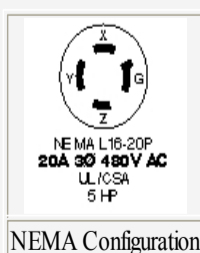

## HBL2431 -- Twist-Lock Plug

3P4W, 20A 3PH 480V AC, L16-20P, Black & White Nylon

## Product Specifications

Product Type	<p><b>Twist-Lock Devices</b></p>
Product Item	Plug
Wiring Scheme	3-Pole, 4-Wire Grounding
Amperage	20A
Voltage	3 Phase 480V AC
NEMA Configuration	L16-20P
Item Style	Insulgrip
Device Color	Black/White
Horsepower	5
Cord Dia.	.35"-1.15" (9-29)
Blade Holder Material	Natural White Nylon
Terminal Retainer Material	Clear polycarbonate
Housing Material	Black nylon
Cord Clamp Material	Natural (white) nylon
Blade Material	Brass
Terminal Clamp Material	.08" (2) steel-nickel plated
Terminal Screw Material	#10-32 Brass (white finish on neutral screw when used) Multi-drive
Ground Screw Material	#10-32 Brass (green finish) Multi-drive
Cord Clamp Screw Material	Steel, zinc plated Multi-drive
Body Holding Screw Material	Steel, zinc plated Multi-drive
Ratings	Molded In or Stamped On
Catalog No	Permanently ink marked on product
Dielectric Voltage Withstand	2,000V minimum
Current Interrupting	Certified for current interrupting at full rated current
Temperature Rise	Max 30C temperature rise at full rated current after 50 cycles of overload at 150% of rated current at a power factor of .75.
Cord Accommodation	Round portable service cords of diameters commensurate with the device rating as defined in UL Standard 62, CSA C22.2 No. 49.
Terminal Accommodation	20A #12 AWG
Terminal Identification	Terminals identified in accordance with UL 498 (X, Y, Z, White, Green)
Flammability	HB or better per UL 94 or CSA 22.2 No. 0.6
Operating Temperatures	Maximum Continuous 75 C Minimum -40 C (w/o impact)
Moisture Resistance	IP20
Listings	FED SPEC UL/CSA
UPC Number	783585038278
Weight in LBs	0.25
Link to Drawing Library	<a href="#">Click here for Library</a>
Link to PDF Catalog	<a href="#">Click here for Catalog</a>