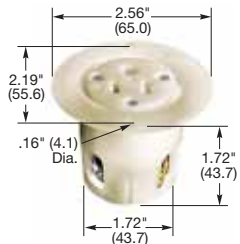

Straight Blade Devices
15 and 20 Ampere, 125 Volts
2 Pole, 3 Wire Grounding
Insulgrip® Flanged Inlets and Receptacles

HBL5278C

HBL61CM64

HBL5279C

HBL5256

HBL61CM65

15A 125V
NEMA 5-15P
 UL CSA

20A 125V
NEMA 5-20P
 UL CSA

Flanged Inlets

Description	Catalog Numbers	
Nylon casing, back wired.	HBL5278C	HBL5378C
Weatherproof, gray, with lift cover and multiple drive screws.	HBL61CM64	
Weatherproof, black, with lift cover and boot, multiple drive screws.	HBL61CM64BK	-
Stainless steel flange, phenolic body, miniature style, for molded on connectors only, multiple drive screws.	HBL5240*	-

*Notes: *Specially designed to accept "molded-on" connector bodies. Catalog number HBL5240 will not accept re-wireable size connector bodies listed in this catalog or molded connectors having a "rejection obstruction" as required by Underwriters Laboratories Inc. standard #817 cord sets and power supply cords" effective 7/1/81. See page A-45 for accessories.*

15A 125V
NEMA 5-15R
 UL CSA
 0.5 HP

20A 125V
NEMA 5-20R
 UL CSA
 1 HP

Flanged Receptacles

Description	Catalog Numbers	
Nylon casing, back wired.	HBL5279C	HBL5379C
Stainless steel flange, phenolic body, covered terminals, multiple drive screws.	HBL5279	-
Stainless steel flange, brown phenolic (mounting screws packed separately).	HBL5256	-
Weatherproof, gray nylon, with lift cover and boot, multiple drive screws.	-	HBL61CM65*