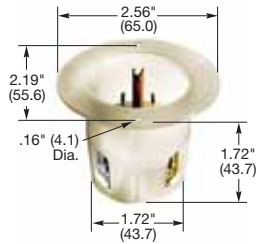

Straight Blade Devices
15 and 20 Ampere, 125 Volts
2 Pole, 3 Wire Grounding
Insulgrip® Flanged Inlets and Receptacles

HBL5278C

HBL61CM64

HBL5279C

HBL5256

HBL61CM65

15A 125V
NEMA 5-15P
 UL CSA

20A 125V
NEMA 5-20P
 UL CSA

Flanged Inlets

Description	Catalog Numbers	
Nylon casing, back wired.	HBL5278C	HBL5378C
Weatherproof, gray, with lift cover and multiple drive screws.	HBL61CM64	
Weatherproof, black, with lift cover and boot, multiple drive screws.	HBL61CM64BK	-
Stainless steel flange, phenolic body, miniature style, for molded on connectors only, multiple drive screws.	HBL5240*	-

*Notes: *Specially designed to accept "molded-on" connector bodies. Catalog number HBL5240 will not accept re-wireable size connector bodies listed in this catalog or molded connectors having a "rejection obstruction" as required by Underwriters Laboratories Inc. standard #817 cord sets and power supply cords" effective 7/1/81. See page A-45 for accessories.*

15A 125V
NEMA 5-15R
 UL CSA
 0.5 HP

20A 125V
NEMA 5-20R
 UL CSA
 1 HP

Flanged Receptacles

Description	Catalog Numbers	
Nylon casing, back wired.	HBL5279C	HBL5379C
Stainless steel flange, phenolic body, covered terminals, multiple drive screws.	HBL5279	-
Stainless steel flange, brown phenolic (mounting screws packed separately).	HBL5256	-
Weatherproof, gray nylon, with lift cover and boot, multiple drive screws.	-	HBL61CM65*