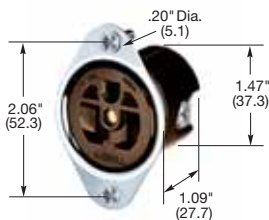

Straight Blade Devices
15 and 20 Ampere, 125 Volts
2 Pole, 3 Wire Grounding
Insulgrip® Flanged Inlets and Receptacles

HBL5278C

HBL61CM64

HBL5279C

HBL5256

HBL61CM65

15A 125V
NEMA 5-15P
 UL CSA

20A 125V
NEMA 5-20P
 UL CSA

Flanged Inlets

Description	Catalog Numbers	
Nylon casing, back wired.	HBL5278C	HBL5378C
Weatherproof, gray, with lift cover and multiple drive screws.	HBL61CM64	
Weatherproof, black, with lift cover and boot, multiple drive screws.	HBL61CM64BK	-
Stainless steel flange, phenolic body, miniature style, for molded on connectors only, multiple drive screws.	HBL5240*	-

*Notes: *Specially designed to accept "molded-on" connector bodies. Catalog number HBL5240 will not accept re-wireable size connector bodies listed in this catalog or molded connectors having a "rejection obstruction" as required by Underwriters Laboratories Inc. standard #817 cord sets and power supply cords" effective 7/1/81. See page A-45 for accessories.*

15A 125V
NEMA 5-15R
 UL CSA
 0.5 HP

20A 125V
NEMA 5-20R
 UL CSA
 1 HP

Flanged Receptacles

Description	Catalog Numbers	
Nylon casing, back wired.	HBL5279C	HBL5379C
Stainless steel flange, phenolic body, covered terminals, multiple drive screws.	HBL5279	-
Stainless steel flange, brown phenolic (mounting screws packed separately).	HBL5256	-
Weatherproof, gray nylon, with lift cover and boot, multiple drive screws.	-	HBL61CM65*