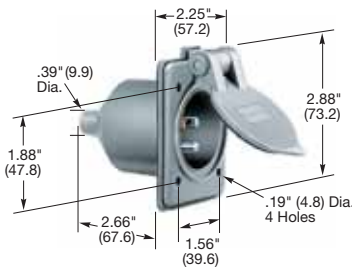

Straight Blade Devices
15 and 20 Ampere, 125 Volts
2 Pole, 3 Wire Grounding
Insulgrip® Flanged Inlets and Receptacles

HBL5278C

HBL61CM64

HBL5279C

HBL5256

HBL61CM65

15A 125V
NEMA 5-15P
 UL CSA

20A 125V
NEMA 5-20P
 UL CSA

Flanged Inlets

Description	Catalog Numbers	
Nylon casing, back wired.	HBL5278C	HBL5378C
Weatherproof, gray, with lift cover and multiple drive screws.	HBL61CM64	
Weatherproof, black, with lift cover and boot, multiple drive screws.	HBL61CM64BK	-
Stainless steel flange, phenolic body, miniature style, for molded on connectors only, multiple drive screws.	HBL5240*	-

*Notes: *Specially designed to accept "molded-on" connector bodies. Catalog number HBL5240 will not accept re-wireable size connector bodies listed in this catalog or molded connectors having a "rejection obstruction" as required by Underwriters Laboratories Inc. standard #817 cord sets and power supply cords" effective 7/1/81. See page A-45 for accessories.*

15A 125V
NEMA 5-15R
 UL CSA
 0.5 HP

20A 125V
NEMA 5-20R
 UL CSA
 1 HP

Flanged Receptacles

Description	Catalog Numbers	
Nylon casing, back wired.	HBL5279C	HBL5379C
Stainless steel flange, phenolic body, covered terminals, multiple drive screws.	HBL5279	-
Stainless steel flange, brown phenolic (mounting screws packed separately).	HBL5256	-
Weatherproof, gray nylon, with lift cover and boot, multiple drive screws.	-	HBL61CM65*