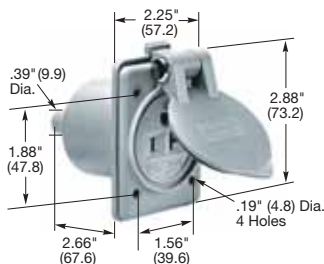

Straight Blade Devices
15 and 20 Ampere, 125 Volts
2 Pole, 3 Wire Grounding
Insulgrip® Flanged Inlets and Receptacles

HBL5278C

HBL61CM64

HBL5279C

HBL5256

HBL61CM65

15A 125V
NEMA 5-15P
 UL CSA

20A 125V
NEMA 5-20P
 UL CSA

Flanged Inlets

Description	Catalog Numbers	
Nylon casing, back wired.	HBL5278C	HBL5378C
Weatherproof, gray, with lift cover and multiple drive screws.	HBL61CM64	
Weatherproof, black, with lift cover and boot, multiple drive screws.	HBL61CM64BK	-
Stainless steel flange, phenolic body, miniature style, for molded on connectors only, multiple drive screws.	HBL5240*	-

*Notes: *Specially designed to accept "molded-on" connector bodies. Catalog number HBL5240 will not accept re-wireable size connector bodies listed in this catalog or molded connectors having a "rejection obstruction" as required by Underwriters Laboratories Inc. standard #817 cord sets and power supply cords" effective 7/1/81. See page A-45 for accessories.*

15A 125V
NEMA 5-15R
 UL CSA
 0.5 HP

20A 125V
NEMA 5-20R
 UL CSA
 1 HP

Flanged Receptacles

Description	Catalog Numbers	
Nylon casing, back wired.	HBL5279C	HBL5379C
Stainless steel flange, phenolic body, covered terminals, multiple drive screws.	HBL5279	-
Stainless steel flange, brown phenolic (mounting screws packed separately).	HBL5256	-
Weatherproof, gray nylon, with lift cover and boot, multiple drive screws.	-	HBL61CM65*