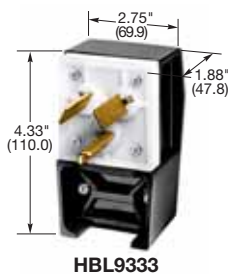

Straight Blade Devices
30 Ampere, 125, 250 Volts, 277 Volts AC and 125/250 Volts
2 Pole, 3 Wire Grounding and 3 Pole, 3 Wire Non-Grounding
Single Receptacles and Plugs

30A, 125V
2 Pole, 3 Wire Grounding
Receptacles and Plugs

IP20
SUITABILITY

30A 125V
NEMA 5-30R
UL CSA
2 HP

30A 125V
NEMA 5-30P
UL CSA
2 HP

Description	Cord Diameter	Catalog Numbers
Receptacle, black RTP.	-	HBL9308 -
Receptacle, orange, isolated ground.⁽¹⁾	-	IG9308 -
Plug, nylon, angle, 4-position.	.625"-1.187" (15.9-30.1)	- HBL9309*

30A, 250V
2 Pole, 3 Wire Grounding
Receptacles and Plugs

IP20
SUITABILITY

30A 250V
NEMA 6-30R
UL CSA
2 HP

30A 250V
NEMA 6-30P
UL CSA
2 HP

Description	Cord Diameter	Catalog Numbers
Receptacle, black RTP.	-	HBL9330 -
Receptacle, orange, isolated ground.⁽¹⁾	-	IG9330 -
Plug, nylon, angle, 4-position	.625"-1.187" (15.9-30.1)	- HBL9331*

30A, 277V
2 Pole, 3 Wire Grounding
Receptacles and Plugs

IP20
SUITABILITY

30A 277V AC
NEMA 7-30R
UL CSA
3 HP

30A 277V AC
NEMA 7-30P
UL CSA
3 HP

Description	Cord Diameter	Catalog Numbers
Receptacle, black RTP.	-	HBL9315 -
Plug, nylon, angle, 4-position.	.625"-1.187" (15.9-30.1)	- HBL9319*

30A, 125/250V
3 Pole, 3 Wire Non-Grounding
Receptacles and Plugs

IP20
SUITABILITY

30A 125/250V
NEMA 10-30R
UL Listed
2(2) HP

30A 125/250V
NEMA 10-30P
UL Listed
2(2) HP

Description	Cord Diameter	Catalog Numbers
Receptacle, black phenolic.	-	HBL9350 -
Receptacle, surface mount aluminum housing.	-	HBL9395 -
Plug, Insulgrip®, nylon.	.625"-1.00" (15.9-25.4)	- HBL9337C
Plug, nylon, angle, 4-position.	.625"-1.187" (15.9-30.1)	- HBL9333

Notes: (1) See Section J for complete line of isolated ground devices.
*Not Fed. Spec. Listed.
See page A-46 for accessories.

HBL9333