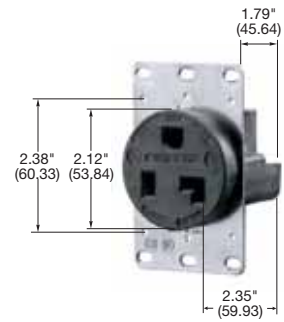

IP20
 SUITABILITY

30A 125V
 NEMA 5-30R
 UL CSA
 2 HP

30A 125V
 NEMA 5-30P
 UL CSA
 2 HP

Description	Cord Diameter	Catalog Numbers
Receptacle, black RTP.	-	HBL9308 -
Receptacle, orange, isolated ground. ⁽¹⁾	-	IG9308 -
Plug, nylon, angle, 4-position.	.625"-1.187" (15.9-30.1)	- HBL9309*

HBL9308

30A, 250V
2 Pole, 3 Wire Grounding
Receptacles and Plugs

IP20
 SUITABILITY

30A 250V
 NEMA 6-30R
 UL CSA
 2 HP

30A 250V
 NEMA 6-30P
 UL CSA
 2 HP

Description	Cord Diameter	Catalog Numbers
Receptacle, black RTP.	-	HBL9330 -
Receptacle, orange, isolated ground. ⁽¹⁾	-	IG9330 -
Plug, nylon, angle, 4-position	.625"-1.187" (15.9-30.1)	- HBL9331*

IG9308

30A, 277V
2 Pole, 3 Wire Grounding
Receptacles and Plugs

IP20
 SUITABILITY

30A 277V AC
 NEMA 7-30R
 UL CSA
 3 HP

30A 277V AC
 NEMA 7-30P
 UL CSA
 3 HP

Description	Cord Diameter	Catalog Numbers
Receptacle, black RTP.	-	HBL9315 -
Plug, nylon, angle, 4-position.	.625"-1.187" (15.9-30.1)	- HBL9319*

 **30A, 125/250V**
3 Pole, 3 Wire Non-Grounding
Receptacles and Plugs

IP20
 SUITABILITY

30A 125/250V
 NEMA 10-30R
 UL Listed
 2(2) HP

30A 125/250V
 NEMA 10-30P
 UL Listed
 2(2) HP

Description	Cord Diameter	Catalog Numbers
Receptacle, black phenolic.	-	HBL9350 -
Receptacle, surface mount aluminum housing.	-	HBL9395 -
Plug, Insulgrip®, nylon.	.625"-1.00" (15.9-25.4)	- HBL9337C
Plug, nylon, angle, 4-position.	.625"-1.187" (15.9-30.1)	- HBL9333