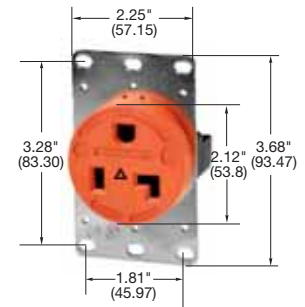

IP20
 SUITABILITY

30A 125V
 NEMA 5-30R
 UL CSA
 2 HP

30A 125V
 NEMA 5-30P
 UL CSA
 2 HP

Description	Cord Diameter	Catalog Numbers
Receptacle, black RTP.	-	HBL9308 -
Receptacle, orange, isolated ground. ⁽¹⁾	-	IG9308 -
Plug, nylon, angle, 4-position.	.625"-1.187" (15.9-30.1)	- HBL9309*

HBL9308

30A, 250V
2 Pole, 3 Wire Grounding
Receptacles and Plugs

IP20
 SUITABILITY

30A 250V
 NEMA 6-30R
 UL CSA
 2 HP

30A 250V
 NEMA 6-30P
 UL CSA
 2 HP

Description	Cord Diameter	Catalog Numbers
Receptacle, black RTP.	-	HBL9330 -
Receptacle, orange, isolated ground. ⁽¹⁾	-	IG9330 -
Plug, nylon, angle, 4-position	.625"-1.187" (15.9-30.1)	- HBL9331*

IG9308

30A, 277V
2 Pole, 3 Wire Grounding
Receptacles and Plugs

IP20
 SUITABILITY

30A 277V AC
 NEMA 7-30R
 UL CSA
 3 HP

30A 277V AC
 NEMA 7-30P
 UL CSA
 3 HP

Description	Cord Diameter	Catalog Numbers
Receptacle, black RTP.	-	HBL9315 -
Plug, nylon, angle, 4-position.	.625"-1.187" (15.9-30.1)	- HBL9319*

 **30A, 125/250V**
3 Pole, 3 Wire Non-Grounding
Receptacles and Plugs

IP20
 SUITABILITY

30A 125/250V
 NEMA 10-30R
 UL Listed
 2(2) HP

30A 125/250V
 NEMA 10-30P
 UL Listed
 2(2) HP

Description	Cord Diameter	Catalog Numbers
Receptacle, black phenolic.	-	HBL9350 -
Receptacle, surface mount aluminum housing.	-	HBL9395 -
Plug, Insulgrip®, nylon.	.625"-1.00" (15.9-25.4)	- HBL9337C
Plug, nylon, angle, 4-position.	.625"-1.187" (15.9-30.1)	- HBL9333