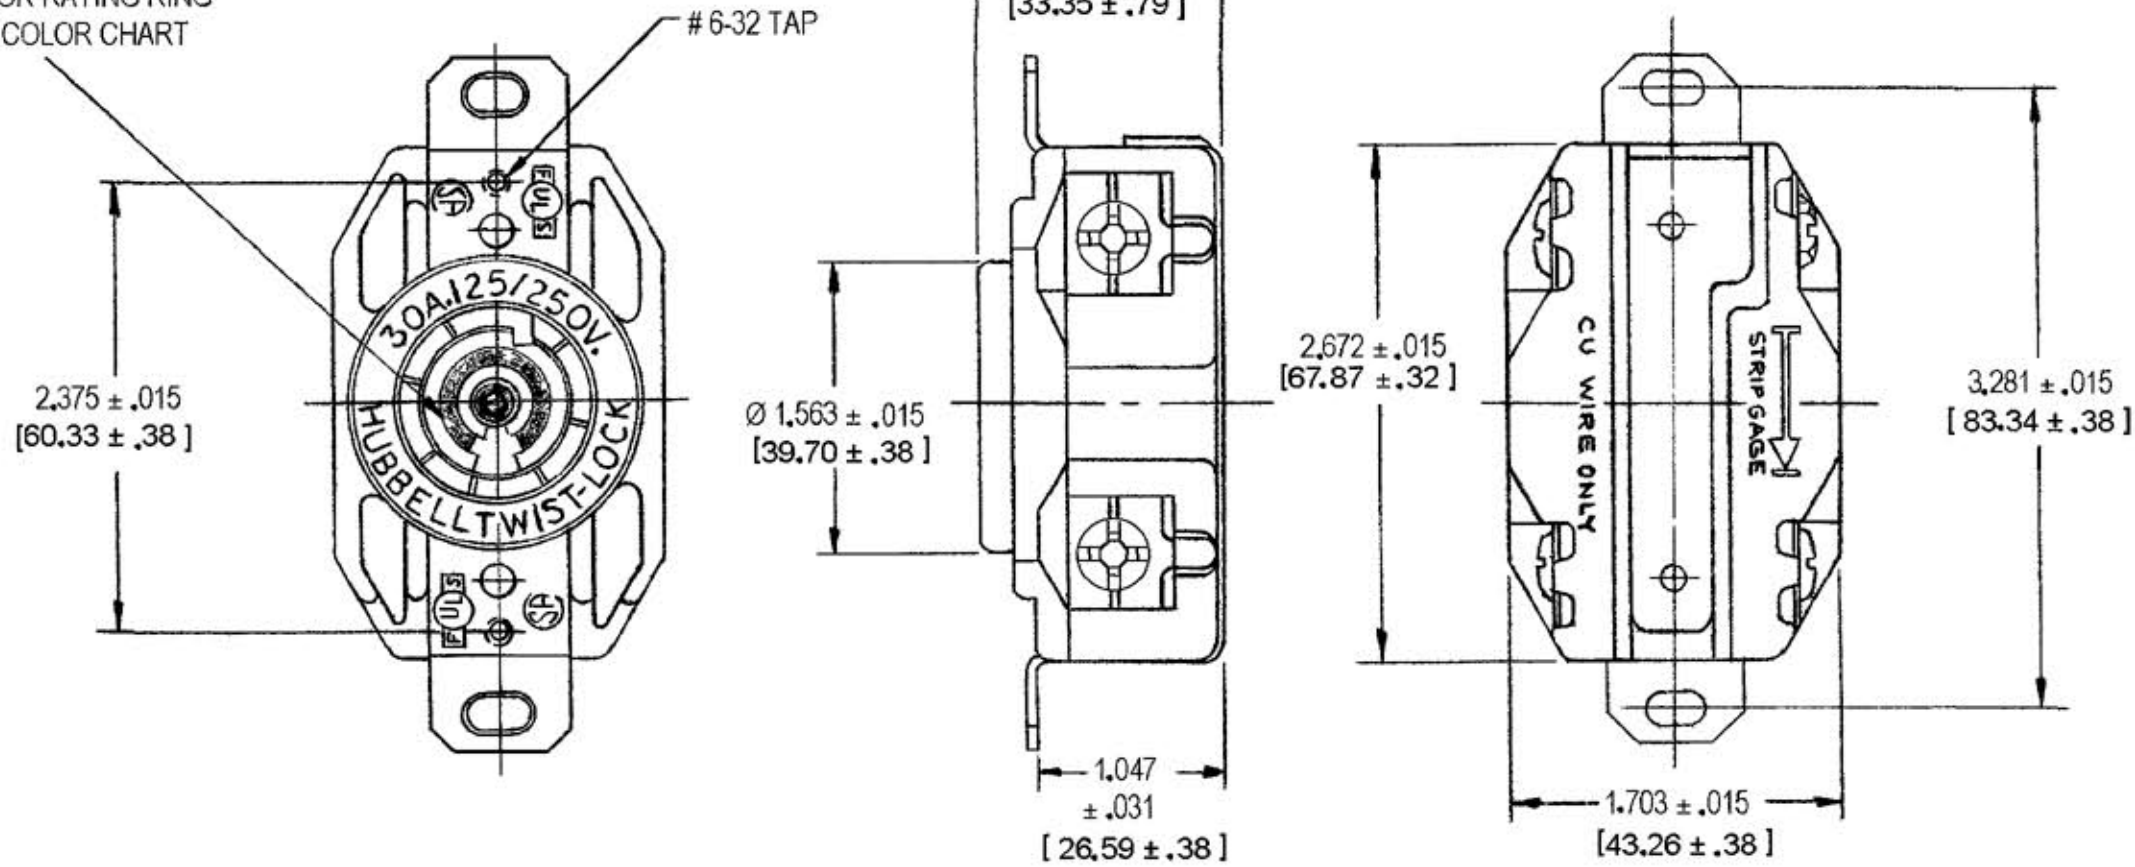

M-64747

COLOR RATING RING
SEE COLOR CHART

CAT. NO.	CONFIGURATION	RATING	RATING RING COLOR
HBL2710 HBL2710RT	NEMA L14-30R	30A. 125/250 V.	ORANGE
HBL2720 HBL2720RT	NEMA L15-30R	30A 250V. 3Ø	BLUE
HBL2730 HBL2730RT	NEMA L16-30R	30A. 480V. 3Ø	RED
HBL2740	NEMA L17-30R	30A. 600V 3Ø	---
HBL2750	NEMA L18-30R	30V. 120/208V. 3ØY	BLUE
HBL2760	NEMA L19-30R	30V. 277/480V. 3ØY	RED
HBL2770	NEMA L20-30R	30V. 347/600V. 3ØY	---

NOTES

- CATALOG NUMBERS WITH SUFFIX "RT" ARE CSA CERTIFIED AND UL RECOGNIZED FOR USE WITH RING TERMINALS. OR SIDE WIRED.
- CONDUCTOR RANGE #14 AWG TO #8 AWG
- INCHES [mm]
- DEVICES WITH SUFFIX "RT" DO NOT HAVE WIRE GUIDES. AND SCREWS ARE PACKED SEPARATELY IN POLYBAG.

LIST OF PARTS		
DESCRIPTION	MATERIAL	FINISH
BASE	POLYESTER	TAN
COVER	NYLON	BLACK
CONTACT SPRINGS	.040 BRASS	
WIRE CLAMP	.040 BRASS	
GR. SHUNT	.015 BRASS	
BACK PLATE	.040 BRASS	
BINDING SCREWS	BRONZE *	
HEX. HD. SCREW	BRONZE	GREEN
RIVET	BRASS	
END PLATE	.050 BRASS	

THE DESIGN AND DIMENSIONS OF THE PRODUCT SHOWN ON THIS DRAWING ARE SUBJECT TO CHANGE WITHOUT NOTICE

TITLE
30A. 3-POLE 4-WIRE
TWIST-LOCK RECEPTACLES

TOLERANCES UNLESS OTHERWISE SPECIFIED		WIRING DEVICE DIVISION HARVEY HUBBELL, INC. BRIDGEPORT, CONN.	
FRACTIONS ± 1/64	DECIMALS ± .005	DR. BY A. J. L.	APP. BY
ANGLES ± 2°		TR. BY	SCALE 1:1
		CHK'D BY	DATE 1-17-86