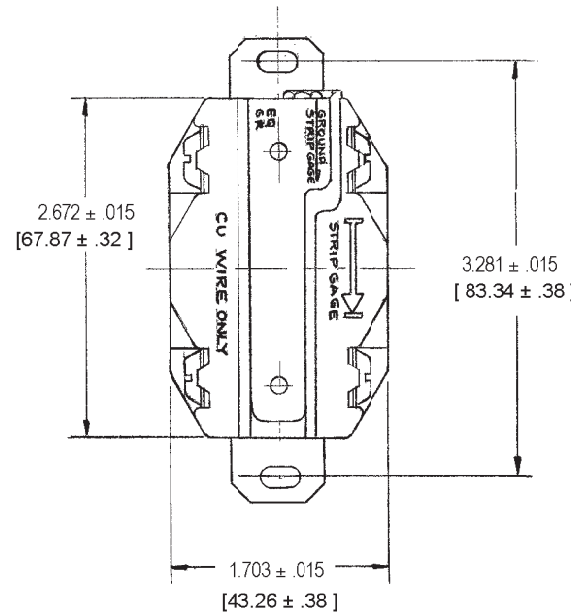

M-6476 4

CAT. NO.	CONFIGURATION	RATING	RATING RING COLOR
HBL 2810 HBL2810RT	NEMA L-21-30R	30A. 120/208V 3ØY	BLUE
HBL 2820	NEMA L-22-30R	30A. 277/480V 3ØY	RED
HBL 2830	NEMA L-23-30R	30A. 547/600V 3ØY	—

NOTES:

- CATALOG NUMBERS WITH SUFFIX "RT" ARE CSA CERTIFIED AND UL RECOGNIZED FOR USE WITH RING TERMINALS.
- CONDUCTOR RANGE: #14 AWG TO #8 AWG.
- INCHES [mm].

LIST OF PARTS		
DESCRIPTION	MATERIAL	FINISH
BASE	POLYESTER	79N
COVER	NYLON	BLACK
CONTACT SPRINGS	.040 BRASS	
CLAMP	.040 BRASS	
BINDING SCREWS	BRONZE	*
HEX. HD. BIND. SCREW	BRONZE	GREEN
BACK PLATE	.040 BRASS	
END PLATE	.050 BRASS	
RIVET	BRASS	
GR. CLAMP	STEEL	** NI. PL.

THE DESIGN AND DIMENSIONS OF THE PRODUCT SHOWN ON THIS DRAWING ARE SUBJECT TO CHANGE WITHOUT NOTICE

TITLE	TOLERANCES UNLESS OTHERWISE SPECIFIED	WIRING DEVICE DIVISION HARVEY HUBBELL, INC. BRIDGEPORT, CONN.	
30A. 5-WIRE GROUNDING TWIST-LOCK RECEPTACLE	FRACTIONS ± 1/64 DECIMALS ± .005 ANGLES ± 2'	DR. BY A.J.L.	APP. BY
		TR. BY	SCALE 1:1
		CHK'D BY	DATE 1-22-86

DIMENSION SHEET FOR CAT. NO. SEE TABLE  
 REPAIRABLE  NON-REPAIRABLE   
 B M-6476 4