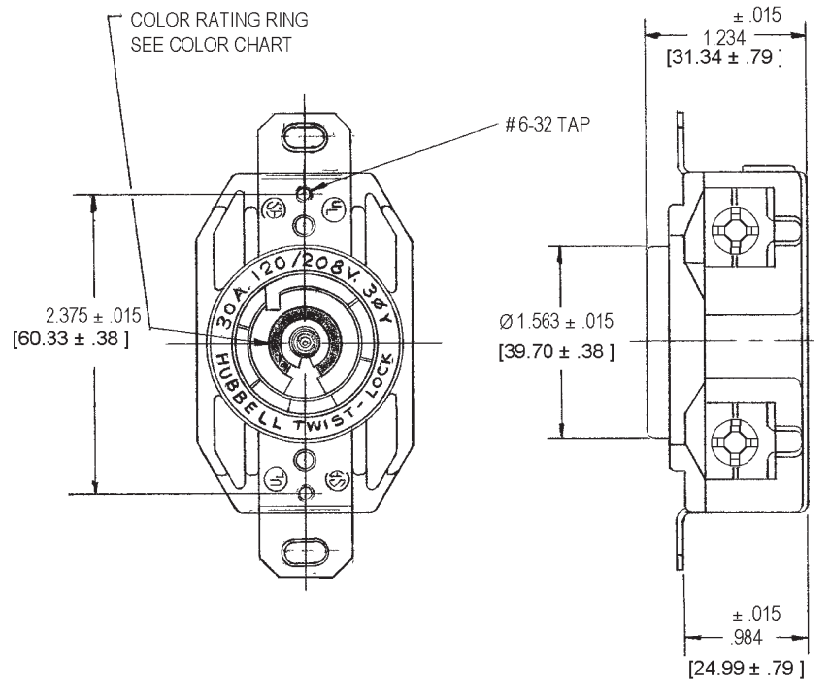

M-6476 4

CAT. NO.	CONFIGURATION	RATING	RATING RING COLOR
HBL 2810 HBL2810RT	NEMA L-21-30R	30A. 120/208V 3ØY	BLUE
HBL 2820	NEMA L-22-30R	30A. 277/480V 3ØY	RED
HBL 2830	NEMA L-23-30R	30A. 547/600V 3ØY	—

NOTES:

- CATALOG NUMBERS WITH SUFFIX "RT" ARE CSA CERTIFIED AND UL RECOGNIZED FOR USE WITH RING TERMINALS.
- CONDUCTOR RANGE: #14 AWG TO #8 AWG.
- INCHES [mm].

LIST OF PARTS		
DESCRIPTION	MATERIAL	FINISH
BASE	POLYESTER	79N
COVER	NYLON	BLACK
CONTACT SPRINGS	.040 BRASS	
CLAMP	.040 BRASS	
BINDING SCREWS	BRONZE	*
HEX. HD. BIND. SCREW	BRONZE	GREEN
BACK PLATE	.040 BRASS	
END PLATE	.050 BRASS	
RIVET	BRASS	
GR. CLAMP	STEEL	** NI. PL.

\* WHITE FINISH ON NEUTRAL SCREW WHEN USED.  
 \*\* USED ON FIVE WIRE DEVICES

4	ADDED HBL2810RT TO TABLE ADDED NOTES 1-3, ADDED [mm] DIMS PER DCN10718. MYA	RDK	4/23/03
3	CONVERTED ALL DIMS TO 3 FL DECIMAL, REVISED VIEW TO SHOW TRI-DRIVE SCREWS PER DCN#7772.		7-5-00
2	CHG FINISH BASE, ADDED HBL TO CAT # EC 7252	M/R	10-3-99
1	CONTACT SPRING MATE		8-6-96
SYM	REVISIONS	APP	DATE

THE DESIGN AND DIMENSIONS OF THE PRODUCT SHOWN ON THIS DRAWING ARE SUBJECT TO CHANGE WITHOUT NOTICE

TITLE	TOLERANCES UNLESS OTHERWISE SPECIFIED	WIRING DEVICE DIVISION HARVEY HUBBELL, INC. BRIDGEPORT, CONN.	
30A. 5-WIRE GROUNDING TWIST-LOCK RECEPTACLE	FRACTIONS ± 1/64 DECIMALS ± .005 ANGLES ± 2'	DR. BY A.J.L.	APP. BY
		TR. BY	SCALE 1:1
		CHK'D BY	DATE 1-22-86