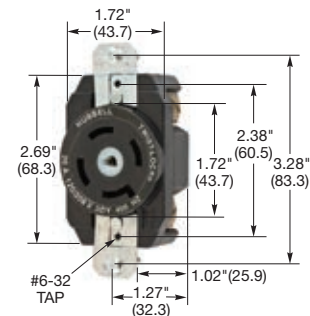

20A 3ØY, 120/208V AC Only, 400Hz

Center Pin Configuration	Plugs	Flanged Inlets	Connector Bodies	Receptacles
	HBL45915†	HBL45985CL†	HBL45935†	HBL45905†

Note: †UL Listed only.

HBL45315

HBL45335

HBL45305

Receptacle Wallplates

Description	Catalog Number
Single Receptacle with Face Dia. 1.74" (44.2) Stainless steel 302/304, .035 in. (0.9), horizontal brushed finish.	SS725

SS725

IP55*
SUITABILITY

Weatherproof Boots

Description	Catalog Number
Seal-Tite® black elastomer for Variload® plugs.	HBL6027**
Seal-Tite® black elastomer for Variload® connector bodies.	HBL6028**