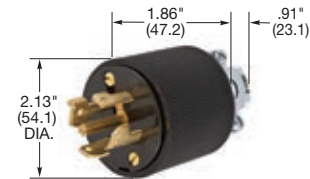

Prior to NEMA configuration standardization the solution was “Variload® Twist-Lock®” devices with four non-interchangeable center pin and slot configurations that can be assigned within the same premises to circuits of same voltage, frequency and supply (AC or DC), in accordance with NEC® 406.4(F) and 406.8 and with CE Code, Part I, Rule 26-700(3).

30A, 250V DC Max. and 600V AC Max. 50 - 400Hz

Center Pin Configuration	Plugs	Flanged Inlets	Connector Bodies	Receptacles
	HBL45115	–	HBL45135	HBL45105
	HBL45215	–	HBL45235	HBL45205
	HBL45315	–	HBL45335	HBL45305

20A 3ØY, 120/208V AC Only, 400Hz

Center Pin Configuration	Plugs	Flanged Inlets	Connector Bodies	Receptacles
	HBL45915†	HBL45985CL†	HBL45935†	HBL45905†

Note: †UL Listed only.

HBL45315

HBL45335

HBL45305

Receptacle Wallplates

Description	Catalog Number
Single Receptacle with Face Dia. 1.74" (44.2) Stainless steel 302/304, .035 in. (0.9), horizontal brushed finish.	SS725

SS725

IP55*
SUITABILITY

Weatherproof Boots

Description	Catalog Number
Seal-Tite® black elastomer for Variload® plugs.	HBL6027**
Seal-Tite® black elastomer for Variload® connector bodies.	HBL6028**