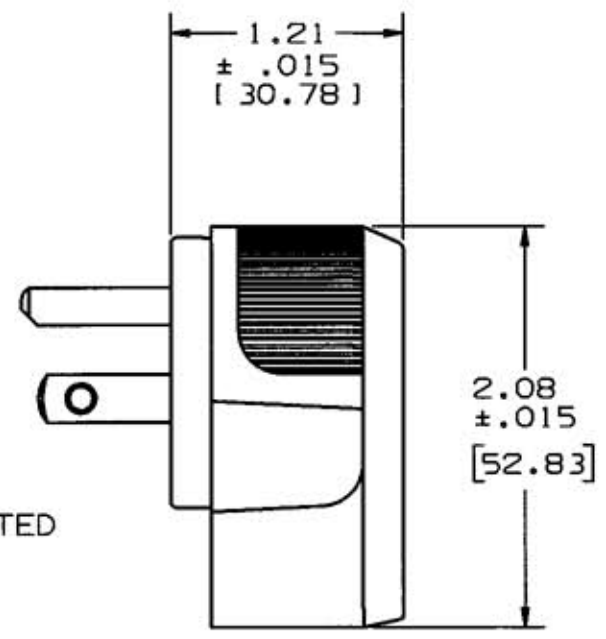

M-7277 3

BLADE HOLDER CAN BE ASSEMBLED IN 8 CORD ENTRY POSITIONS

RATING

AGENCY LISTED PER TABLE

ALL SCREWS ARE COMBINATION ROBERTSON/PHILLIPS/SLOTTED HEAD

CORD CLAMP RANGE

18/3-12/3 TYPE S; 16/3-10/3 TYPE SJ
 DIAMETER .325/.655 INCHES (8.3/16.6mm)
 NOTE: 15A HOSPITAL GRADE ALSO ACCEPTS
 18/3 TYPES SJ & SVWIRE .250/.335 INCHES (6.4/8.5mm)
 WHEN 3 YELLOW INSERTS PROVIDED ARE USED.

CATALOG NUMBER

CAT. NO. (BLACK COVER) (BLACK CORD CLAMP)	CAT. NO. (CLEAR COVER) (NATURAL CORD CLAMP)	CAT. NO. HOSPITAL GRADE (CLEAR COVER) (NAT. CORD CLAMP)	CONFIGURATION	RATING	UL	CSA
HBL5266CA	HBL5266CAT	HBL8215CAT	NEMA 5-15P	15A. 125V.	YES	YES
HBL5666CA	_____	_____	NEMA 6-15P	15A. 250V.	YES	YES
HBL5366CA	_____	HBL8315CAT	NEMA 5-20P	20A. 125V.	YES	YES
HBL5466CA	_____	_____	NEMA 6-20P	20A. 250V.	YES	YES

LIST OF PARTS

DESCRIPTION	MATERIAL	FINISH
COVER	NYLON	SEE TABLE
COVER (CLEAR)	POLYCARBONATE	CLEAR
CORD CLAMP	NYLON	SEE TABLE
BLADE HOLDER	NYLON	NATURAL
RETAINER	POLYCARBONATE	CLEAR
WIRE CLAMP	.062 CRS	NICKEL PL
BLADES	BRASS	
#8 TERMINAL SCREWS	BRASS	
ASSEMBLY SCREWS	STEEL	ZINC PL

THE DESIGN AND DIMENSIONS OF THE PRODUCT SHOWN ON THIS DRAWING ARE SUBJECT TO CHANGE WITHOUT NOTICE

TITLE INSULGRIP®
 2 POLE 3 WIRE
 STRAIGHT BLADE
 ANGLE PLUGS

TOLERANCES UNLESS OTHERWISE SPECIFIED	WIRING DEVICE-KELLEMS HUBBELL INCORPORATED BRIDGEPORT, CT	
FRACTIONS ±1/64	DR. BY RCM	APP. BY ZIMM
DECIMALS ±.005	TR. BY	SCALE $\frac{1}{1}$
ANGLES ±2'	CHK'D BY ZIMM	DATE 8/3/94