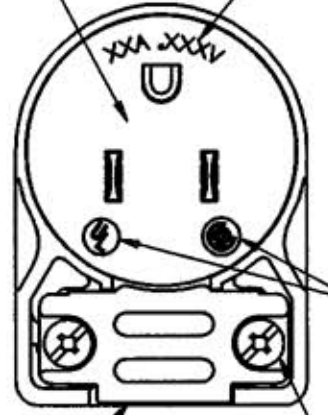

M-7277 3

BLADE HOLDER CAN BE ASSEMBLED IN 8 CORD ENTRY POSITIONS

RATING

AGENCY LISTED PER TABLE

ALL SCREWS ARE COMBINATION ROBERTSON/PHILLIPS/SLOTTED HEAD

CORD CLAMP RANGE

18/3-12/3 TYPE S; 16/3-10/3 TYPE SJ
 DIAMETER .325/.655 INCHES (8.3/16.6mm)
 NOTE: 15A HOSPITAL GRADE ALSO ACCEPTS
 18/3 TYPES SJ & SVWIRE .250/.335 INCHES (6.4/8.5mm)
 WHEN 3 YELLOW INSERTS PROVIDED ARE USED.

CATALOG NUMBER

CAT. NO. (BLACK COVER) (BLACK CORD CLAMP)	CAT. NO. (CLEAR COVER) (NATURAL CORD CLAMP)	CAT. NO. HOSPITAL GRADE (CLEAR COVER) (NAT. CORD CLAMP)	CONFIGURATION	RATING	UL	CSA
HBL5266CA	HBL5266CAT	HBL8215CAT	NEMA 5-15P	15A. 125V.	YES	YES
HBL5666CA	_____	_____	NEMA 6-15P	15A. 250V.	YES	YES
HBL5366CA	_____	HBL8315CAT	NEMA 5-20P	20A. 125V.	YES	YES
HBL5466CA	_____	_____	NEMA 6-20P	20A. 250V.	YES	YES

LIST OF PARTS

DESCRIPTION	MATERIAL	FINISH
COVER	NYLON	SEE TABLE
COVER (CLEAR)	POLYCARBONATE	CLEAR
CORD CLAMP	NYLON	SEE TABLE
BLADE HOLDER	NYLON	NATURAL
RETAINER	POLYCARBONATE	CLEAR
WIRE CLAMP	.062 CRS	NICKEL PL
BLADES	BRASS	
#8 TERMINAL SCREWS	BRASS	
ASSEMBLY SCREWS	STEEL	ZINC PL