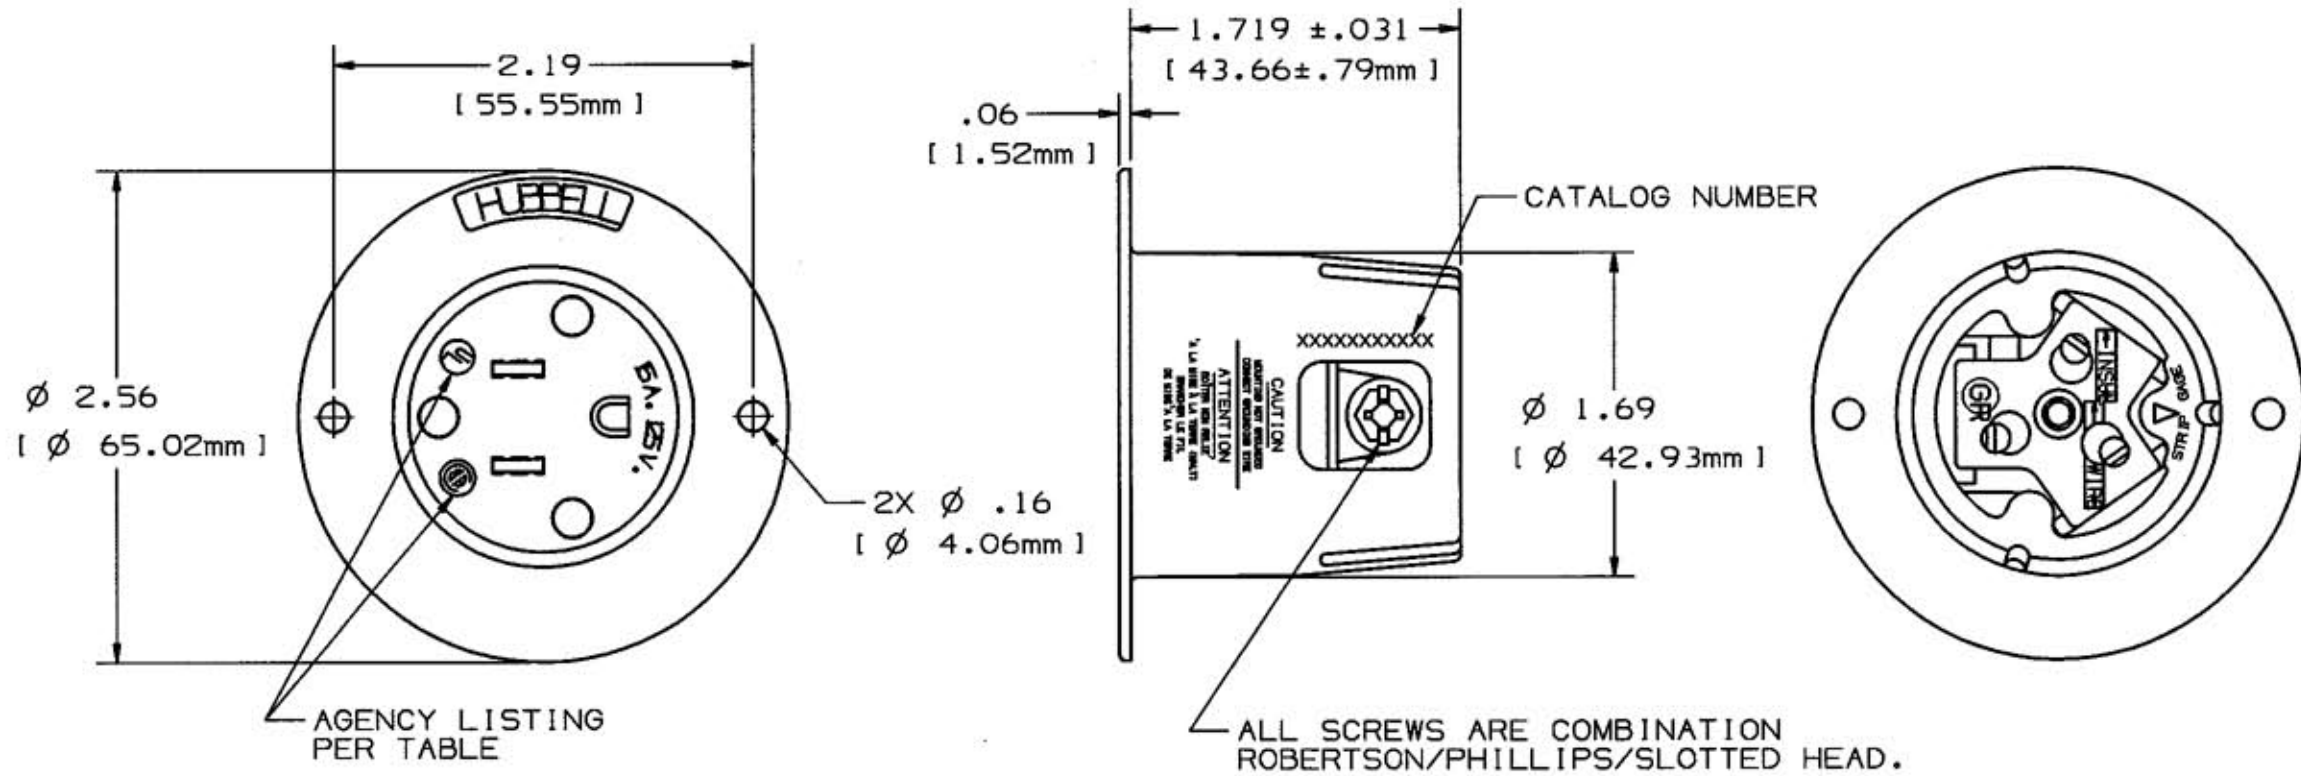

# M-7146 5

CAT. NO.	CONFIGURATION	RATING	UL	CSA
HBL5278C	NEMA 5-15P 	15A. 125V.	YES	YES
HBL5378C	NEMA 5-20P 	20A. 125V.	YES	YES
HBL5478C	NEMA 6-20P 	20A. 250V.	YES	YES
HBL5678C	NEMA 6-15P 	15A. 250V.	YES	YES

LIST OF PARTS		
DESCRIPTION	MATERIAL	FINISH
BLADE HOLDER	NYLON	NATURAL
RETAINER	POLYCARBONATE	CLEAR
CASING	NYLON	NATURAL
WIRE CLAMPS	.062 CRS	NICKEL PL
CONTACT BLADES	.060 BRASS	*
GROUND CONTACT BLADE	.040 BRASS	
BINDING SCREWS	BRASS	*
GROUND HEX HEAD BINDING SCREW	BRASS	GREEN
MTG. SCREWS	BRASS	NICKEL PL
ASSEM FASTENERS	STEEL	ZINC PL

\* WHITE FINISH ON NEUTRAL PARTS WHEN USED

REV	DESCRIPTION	APP	DATE
5	IN LIST OF PARTS, "POLYCARBONATE WAS "LEXAN"; PER DCN #8996. JMN	CJC CJC	2/18/02
4	REMOVED CANADIAN CAT. NO. COL. CHANGED SCREW TO TRI-DRIVE PER DCN #7773. AMZ	DB	7/20/00
3	ADDED CANADIAN CAT. NO. COLUMN & "HBL5278CCN"; APPENDED "ALL SCREWS..." CALL-OUT; PER DCN #3255. JMN	ZIMM 3/3	2/9/95
2	TABLE UPDATED; "ALL SCREWS..." ADDED; AGENCY LISTED..." ADDED PER DCN #2940 RCM	ZIMM	8/1/94
1	"X" REMOVED PER DCN #1906 RCM	VFL	7/13/93
SYM	REVISIONS	APP	DATE

THE DESIGN AND DIMENSIONS OF THE PRODUCT SHOWN ON THIS DRAWING ARE SUBJECT TO CHANGE WITHOUT NOTICE

TITLE INSULGRIP  2 POLE 3 WIRE GROUNDING STRAIGHT BLADE FLANGED INLETS

TOLERANCES UNLESS OTHERWISE SPECIFIED	WIRING DEVICE-KELLEMS HUBBELL INCORPORATED BRIDGEPORT, CT	
FRACTIONS $\pm 1/64$	DR. BY RCM	APP. BY VFL
DECIMALS $\pm .005$	TR. BY	SCALE $1/1$
ANGLES $\pm 2^\circ$	CHK'D BY ZIMM	DATE 7/13/93