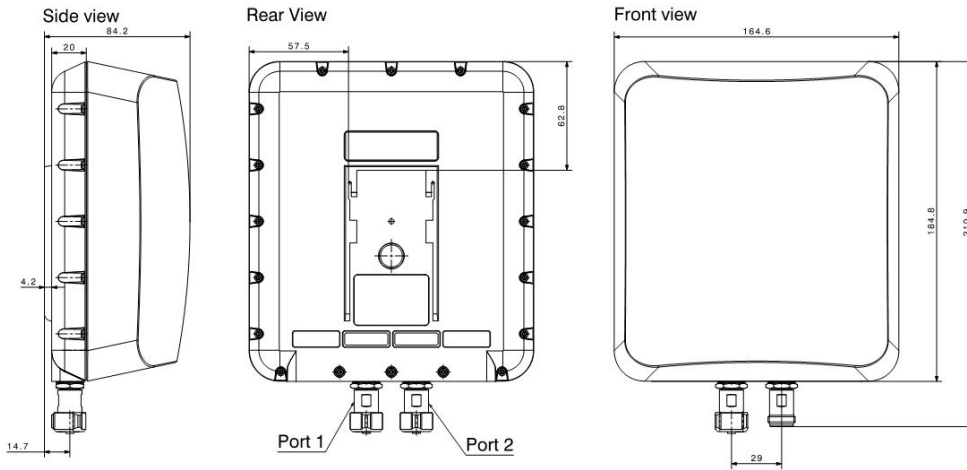

Dimensions (mm) 184.8 x 164.6 x 84.2 (Height x Width x Depth)
Weight (kg) 0.5

Environmental Data

Environmental conditions indoor/outdoor
Operation temperature (°C) -40 to 70
Storage temperature (°C) -40 to 70
Transport temperature (°C) -40 to 70
IP rating IP66
Flammability rating UL 94-V0

Related Products

9091.99.0274 SENCITY® Antenna down- and sidetilt Bracket

Related Documents

Painting instruction	DOC-0000256180
Security instruction	DOC-0000278984
Outline drawing	DOU-00384351

Additional Information