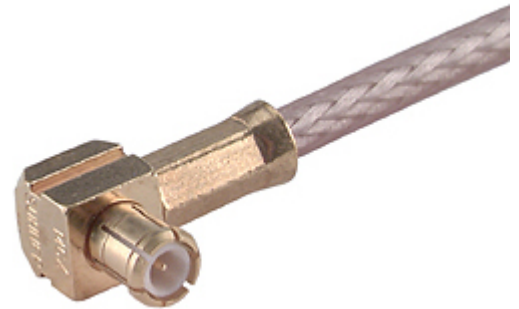

Coaxial Cable Connector 16_MCX-50-1-7/111_N

Description

Right angle cable plug

Interface standards

IEC 60169-36_CECC 22220

Technical Data

Electrical Data

Impedance	50 Ω
Interface frequency max.	6 GHz

Mechanical Data

Centre contact	soldered
Outer contact	crimped
Weight	0.0013 kg

Environmental Data

Operating temperature	-55 °C to 155 °C
2011/65/EU (RoHS - including 2015/863 and 2017/2102)	compliant

Material Data

Piece Parts	Material	Surface Plating
Centre contact	Brass	Gold Plating (Nickel underplated)
Outer contact	Copper Beryllium Alloy	Gold Plating (Nickel underplated)
Body	Brass	Gold Plating (Nickel underplated)
Insulator	PFA / PTFE	
Crimp ferrule	Copper	Gold Plating (without Nickel underplating)