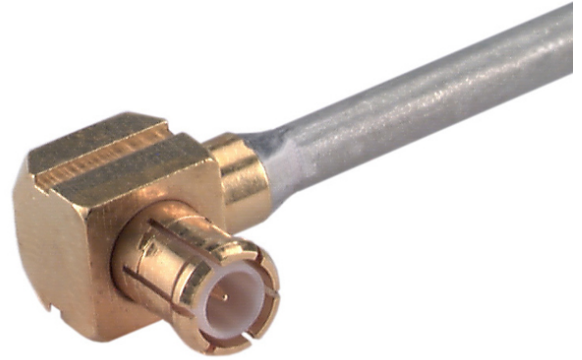

Coaxial Cable Connector 16_MCX-50-2-104/111_NH-1

Description

Right angle cable plug

Interface standards

IEC 60169-36_CECC 22220

Technical Data

Electrical Data

Impedance	50 Ω		
Interface frequency max.	6 GHz		
Frequency range	DC to 2.5 GHz	2.5 to 4 GHz	4 to 6 GHz
Return loss	30 dB	25 dB	22 dB

Mechanical Data

Centre contact	soldered
Outer contact	soldered
Weight	0.0008 kg

Environmental Data

Operating temperature	-65 °C to 165 °C
2011/65/EU (RoHS - including 2015/863 and 2017/2102)	compliant

Material Data

Piece Parts	Material	Surface Plating
Centre contact	Brass	Gold Plating (Nickel underplated)
Outer contact	Copper Beryllium Alloy	SUCOPRO Plating
Body	Brass	SUCOPRO Plating
Insulator	PFA / PTFE	

Related Documents