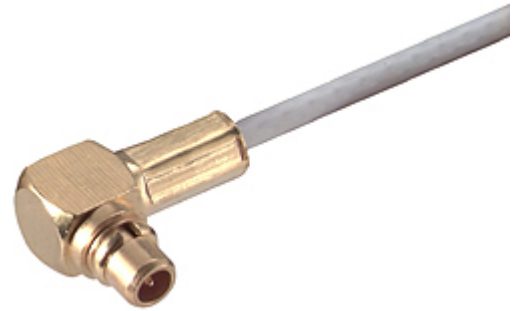

Coaxial Cable Connector 16_MM CX-50-1-2/111_O

Description

Right angle cable plug

Interface standards
SUHNER-MM CX

Technical Data

Electrical Data

Impedance 50 Ω
Interface frequency max. 6 GHz

Mechanical Data

Centre contact crimped
Outer contact soldered
Weight 0.0009 kg

Environmental Data

Operating temperature -55 °C to 155 °C
2011/65/EU (RoHS - including
2015/863 and 2017/2102) compliant

Material Data

Piece Parts	Material	Surface Plating
Centre contact	Copper Beryllium Alloy	Gold Plating (Nickel underplated)
Outer contact	Brass	Gold Plating (without Nickel underplating)
Body	Brass	Gold Plating (without Nickel underplating)
Insulator	PFA / PTFE	
Crimp ferrule	Brass	Gold Plating (without Nickel underplating)