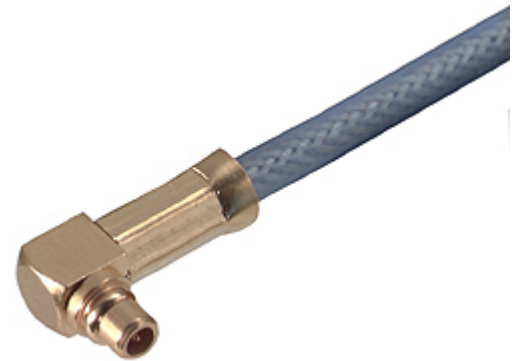

Coaxial Cable Connector 16_MMCX-50-1-7/111_O

Description

Right angle cable plug

Interface standards
SUHNER-MMCX

Technical Data

Electrical Data

Impedance 50 Ω
Interface frequency max. 6 GHz

Mechanical Data

Centre contact soldered
Outer contact crimped
Weight 0.0008 kg

Environmental Data

Operating temperature -55 °C to 155 °C
2011/65/EU (RoHS - including
2015/863 and 2017/2102) compliant

Material Data

Piece Parts	Material	Surface Plating
Centre contact	Copper Beryllium Alloy	Gold Plating (Nickel underplated)
Outer contact	Brass	Gold Plating (without Nickel underplating)
Body	Brass	Gold Plating (without Nickel underplating)
Insulator	PFA / PTFE	
Crimp ferrule	Copper	Gold Plating (without Nickel underplating)