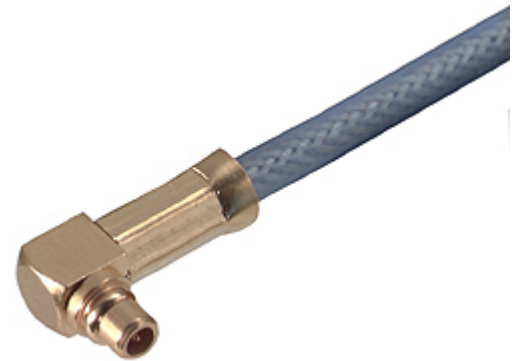

Coaxial Cable Connector 16_MMCX-50-2-4/111_O

Description

Right angle cable plug

Interface standards
SUHNER-MMCX

Technical Data

Electrical Data

Impedance 50 Ω
Interface frequency max. 6 GHz

Mechanical Data

Centre contact soldered
Outer contact crimped
Weight 0.0009 kg

Environmental Data

Operating temperature -55 °C to 155 °C
2011/65/EU (RoHS - including
2015/863 and 2017/2102) compliant

Material Data

Piece Parts	Material	Surface Plating
Centre contact	Copper Beryllium Alloy	Gold Plating (Nickel underplated)
Outer contact	Brass	Gold Plating (without Nickel underplating)
Body	Brass	Gold Plating (without Nickel underplating)
Insulator	PFA / PTFE	
Crimp ferrule	Copper	Gold Plating (without Nickel underplating)

Additional Information

Suitable cables RG_316_/U, ENVIROFLEX_316, RG_188_A/U, RG_174_/U

X-ON Electronics

Largest Supplier of Electrical and Electronic Components

Click to view similar products for [RF Connectors](#) / [Coaxial Connectors](#) category: