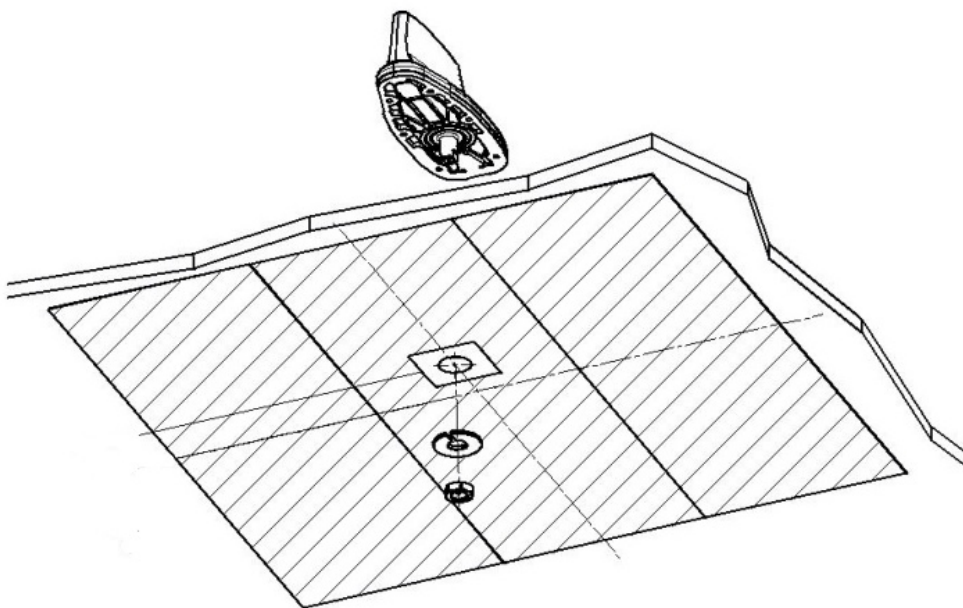

Additional Information

Please check the ground plane requirements in the respective stick antenna datasheets.