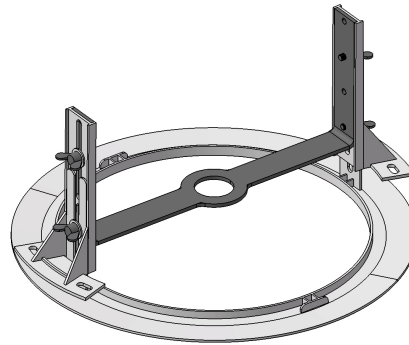

## Multi function bracket for SENSITY® Rondo 9091.99.0258

### Description

Bracket for SENCITY® Rondo Antennas for options:  
Through ceiling, through ceiling totally recessed, above tile ceiling  
and below hard ceiling.

0021

#### Mechanical Data

Weight	0.55 kg
Colour	RAL 9010 (white)
Material	PC (Polycarbonate)

U-bracket Aluminium

Diameter: 305mm

Height: adjustable