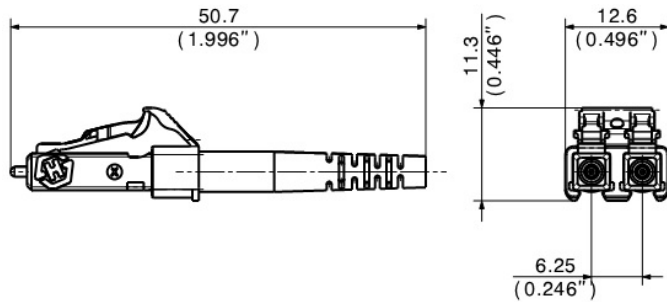

Technical Data

General Data

Description	Values
General Typ	Duplex LC patch cord
Operation temperature	-25 up to 70°C
Polarity	A-B / B-A straight polarity (standard)
UL Rating	UL 94 V-0
RoHS compliant 2001/65/EU	Yes
REACH compliant	Yes

Connector right

Description	Values
Connector typ	LC duplex Classic
Polish	UPC
Color Housing	Black
Color Clip	Heather violet
Color Boot	Black
Design connector acc. To	IEC 61754-20, TIA 604-10-A
Performance class H+S	L
Insertion loss 97% dB / mean dB	0.15 / 0.08
Return Loss	35
Durability	1000

PCDS_LCMD_LCMD_O417E_XX.X_LL

Tensile load	2 x 100 N
Tensile load acc. To GR-326-COR	Fulfilled

Cable

Description	Values
Fiber typ	G50/125-OM4 BendOptimized

Technical Drawing

Ordering information

Meter (m)	Item number	Description
1	85011859	PCDS_LCMD_LCMD_O417E_01.0_LL
2	85021407	PCDS_LCMD_LCMD_O417E_02.0_LL
3	85021408	PCDS_LCMD_LCMD_O417E_03.0_LL
5	85021410	PCDS_LCMD_LCMD_O417E_05.0_LL
6	85021411	PCDS_LCMD_LCMD_O417E_06.0_LL
7	85021412	PCDS_LCMD_LCMD_O417E_07.0_LL
10	85021413	PCDS_LCMD_LCMD_O417E_10.0_LL
15	85021414	PCDS_LCMD_LCMD_O417E_15.0_LL
20	85021415	PCDS_LCMD_LCMD_O417E_20.0_LL
3.5	85021409	PCDS_LCMD_LCMD_O417E_03.5_LL