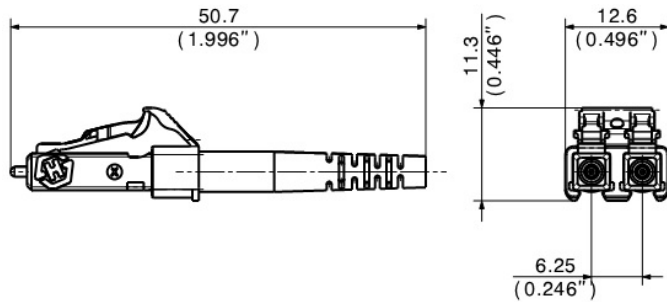

PCDS_LCMD_LCMD_O417E_XX.X_LL

Tensile load	2 x 100 N
Tensile load acc. To GR-326-COR	Fulfilled

Cable

Description	Values
Fiber typ	G50/125-OM4 BendOptimized

Technical Drawing

Ordering information

Meter (m)	Item number	Description
1	85011859	PCDS_LCMD_LCMD_O417E_01.0_LL
2	85021407	PCDS_LCMD_LCMD_O417E_02.0_LL
3	85021408	PCDS_LCMD_LCMD_O417E_03.0_LL
5	85021410	PCDS_LCMD_LCMD_O417E_05.0_LL
6	85021411	PCDS_LCMD_LCMD_O417E_06.0_LL
7	85021412	PCDS_LCMD_LCMD_O417E_07.0_LL
10	85021413	PCDS_LCMD_LCMD_O417E_10.0_LL
15	85021414	PCDS_LCMD_LCMD_O417E_15.0_LL
20	85021415	PCDS_LCMD_LCMD_O417E_20.0_LL
3.5	85021409	PCDS_LCMD_LCMD_O417E_03.5_LL