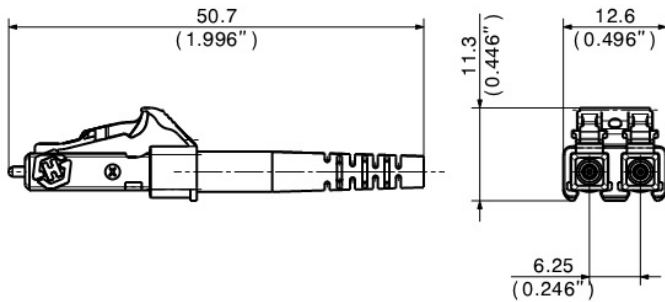

Technical Data

General Data

Description	Values
General Typ	Duplex LC patch cord
Operation temperature	-25 up to 70°C
Polarity	A-B / B-A straight polarity (standard)
UL Rating	UL 94 V-0
RoHS compliant 2001/65/EU	Yes
REACH compliant	Yes

Connector right

Description	Values
Connector typ	LC duplex Classic
Polish	UPC
Color Housing	Black
Color Clip	Heather violet
Color Boot	Black
Design connector acc. To	IEC 61754-20, TIA 604-10-A
Performance class H+S	L
Insertion loss 97% dB / mean dB	0.15 / 0.08
Return Loss	35
Durability	1000

PCDS_LCMD_LCMD_O417E_XX.X_LL

Tensile load	2 x 100 N
Tensile load acc. To GR-326-COR	Fulfilled

Cable

Description	Values
Fiber typ	G50/125-OM4 BendOptimized

Technical Drawing

Ordering information

Meter (m)	Item number	Description
1	85011859	PCDS_LCMD_LCMD_O417E_01.0_LL
2	85021407	PCDS_LCMD_LCMD_O417E_02.0_LL
3	85021408	PCDS_LCMD_LCMD_O417E_03.0_LL
5	85021410	PCDS_LCMD_LCMD_O417E_05.0_LL
6	85021411	PCDS_LCMD_LCMD_O417E_06.0_LL
7	85021412	PCDS_LCMD_LCMD_O417E_07.0_LL
10	85021413	PCDS_LCMD_LCMD_O417E_10.0_LL
15	85021414	PCDS_LCMD_LCMD_O417E_15.0_LL
20	85021415	PCDS_LCMD_LCMD_O417E_20.0_LL
3.5	85021409	PCDS_LCMD_LCMD_O417E_03.5_LL