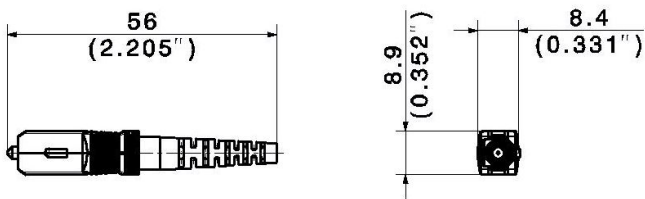

Connector right

Description	Values
Connector typ	SC simplex
Polish	UPC
Color Housing	Beige
Color Boot	Black / Red
Design connector acc. To	IEC 61754-4, TIA 604-3
Performance class H+S	M
Insertion loss 97% dB / mean dB	0.25 / 0.12
Return Loss	35
Durability	1000
Tensile load	2 x 100 N
Tensile load acc. To GR-326-COR	Fullfilled

PCDS_SCMS_SCMS_O220E_XX.X_MM

Cable

Description	Values
Cable typ	Duplex Cable Figure 8
Fiber count	2
Fiber	2 x 0.9 mm
Fiber typ	G50/125-OM2 G.651
Outer diameter	2 mm

Technical Drawing

Ordering information

Meter (m)	Item number	Description
2	85031186	PCDS_SCMS_SCMS_O220E_02.0_MM
3	85031187	PCDS_SCMS_SCMS_O220E_03.0_MM
5	85031188	PCDS_SCMS_SCMS_O220E_05.0_MM
6	85031189	PCDS_SCMS_SCMS_O220E_06.0_MM
7	85031190	PCDS_SCMS_SCMS_O220E_07.0_MM
10	85031191	PCDS_SCMS_SCMS_O220E_10.0_MM
15	85031192	PCDS_SCMS_SCMS_O220E_15.0_MM
20	85031193	PCDS_SCMS_SCMS_O220E_20.0_MM