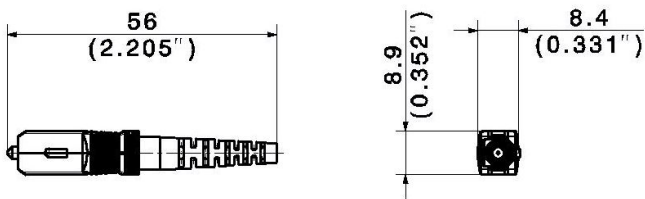

Connector right

Description	Values
Connector typ	SC simplex
Polish	UPC
Color Housing	Aqua
Color Boot	Black / Red
Design connector acc. To	IEC 61754-4, TIA 604-3
Performance class H+S	M
Insertion loss 97% dB / mean dB	0.25 / 0.12
Return Loss	35
Durability	1000
Tensile load	2 x 100 N
Tensile load acc. To GR-326-COR	Fullfilled

PCDS_SCMS_SCMS_O320E_XX.X_MM

Cable

Description	Values
Cable typ	Duplex Cable Figure 8
Fiber count	2
Fiber	2 x 0.9 mm
Fiber typ	G50/125-OM3 BendOptimized
Outer diameter	2 mm

Technical Drawing

Ordering information