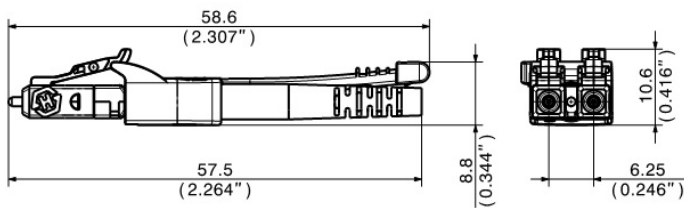

PCRS_LCMX_LCMX_O421T_XX.X_LL

Cable

Description	Values
Cable typ	Riser Cable
Fiber count	2
Fiber	2 x 0.6 mm
Fiber type	G50/125-OM4 BendOptimized
Outer diameter	2.1 mm
Outer jacket material	Jacket material according to UL 94V-0

Technical Drawing

Ordering information

Meter (m)	Item number	Description
1	85011862	PCRS_LCMX_LCMX_O421T_01.0_LL
2	85019837	PCRS_LCMX_LCMX_O421T_02.0_LL
3	85019838	PCRS_LCMX_LCMX_O421T_03.0_LL
4	85019950	PCRS_LCMX_LCMX_O421T_04.0_LL
5	85019839	PCRS_LCMX_LCMX_O421T_05.0_LL
6	85021395	PCRS_LCMX_LCMX_O421T_06.0_LL
7	85021396	PCRS_LCMX_LCMX_O421T_07.0_LL
0.5	85094642	PCRS_LCMX_LCMX_O421T_0.50_LL
10	85019840	PCRS_LCMX_LCMX_O421T_10.0_LL
15	85021397	PCRS_LCMX_LCMX_O421T_15.0_LL
20	85021398	PCRS_LCMX_LCMX_O421T_20.0_LL
25	85025988	PCRS_LCMX_LCMX_O421T_25.0_LL
30	85025989	PCRS_LCMX_LCMX_O421T_30.0_LL
0.75	85094643	PCRS_LCMX_LCMX_O421T_0.75_LL
1.5	85019833	PCRS_LCMX_LCMX_O421T_01.5_LL
2.5	85025985	PCRS_LCMX_LCMX_O421T_02.5_LL
3.5	85021394	PCRS_LCMX_LCMX_O421T_03.5_LL
4.5	85025986	PCRS_LCMX_LCMX_O421T_04.5_LL
5.5	85025987	PCRS_LCMX_LCMX_O421T_05.5_LL
1.25	85094644	PCRS_LCMX_LCMX_O421T_1.25_LL
1.75	85094645	PCRS_LCMX_LCMX_O421T_1.75_LL
2.25	85094646	PCRS_LCMX_LCMX_O421T_2.25_LL
2.75	85094647	PCRS_LCMX_LCMX_O421T_2.75_LL
3.25	85094648	PCRS_LCMX_LCMX_O421T_3.25_LL
3.75	85094649	PCRS_LCMX_LCMX_O421T_3.75_LL
4.25	85094650	PCRS_LCMX_LCMX_O421T_4.25_LL
	85155493	PCRS_LCMX_LCMX_O421T_02.3_LL
	85155494	PCRS_LCMX_LCMX_O421T_02.7_LL
	85155495	PCRS_LCMX_LCMX_O421T_02.8_LL
	85155496	PCRS_LCMX_LCMX_O421T_02.9_LL