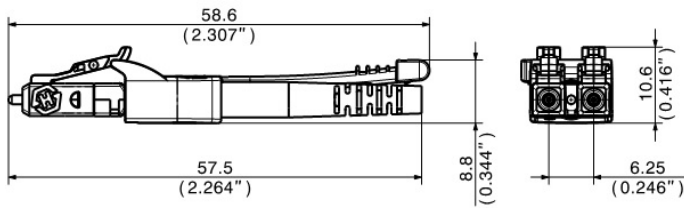

PCRS_LCMX_LCMX_O421T_XX.X_LL

Cable

Description	Values
Cable typ	Riser Cable
Fiber count	2
Fiber	2 x 0.6 mm
Fiber type	G50/125-OM4 BendOptimized
Outer diameter	2.1 mm
Outer jacket material	Jacket material according to UL 94V-0

Technical Drawing

Ordering information

Meter (m)	Item number	Description
1	85011862	PCRS_LCMX_LCMX_O421T_01.0_LL
2	85019837	PCRS_LCMX_LCMX_O421T_02.0_LL
3	85019838	PCRS_LCMX_LCMX_O421T_03.0_LL
4	85019950	PCRS_LCMX_LCMX_O421T_04.0_LL
5	85019839	PCRS_LCMX_LCMX_O421T_05.0_LL
6	85021395	PCRS_LCMX_LCMX_O421T_06.0_LL
7	85021396	PCRS_LCMX_LCMX_O421T_07.0_LL
0.5	85094642	PCRS_LCMX_LCMX_O421T_0.50_LL
10	85019840	PCRS_LCMX_LCMX_O421T_10.0_LL
15	85021397	PCRS_LCMX_LCMX_O421T_15.0_LL
20	85021398	PCRS_LCMX_LCMX_O421T_20.0_LL
25	85025988	PCRS_LCMX_LCMX_O421T_25.0_LL
30	85025989	PCRS_LCMX_LCMX_O421T_30.0_LL
0.75	85094643	PCRS_LCMX_LCMX_O421T_0.75_LL
1.5	85019833	PCRS_LCMX_LCMX_O421T_01.5_LL
2.5	85025985	PCRS_LCMX_LCMX_O421T_02.5_LL
3.5	85021394	PCRS_LCMX_LCMX_O421T_03.5_LL
4.5	85025986	PCRS_LCMX_LCMX_O421T_04.5_LL
5.5	85025987	PCRS_LCMX_LCMX_O421T_05.5_LL
1.25	85094644	PCRS_LCMX_LCMX_O421T_1.25_LL
1.75	85094645	PCRS_LCMX_LCMX_O421T_1.75_LL
2.25	85094646	PCRS_LCMX_LCMX_O421T_2.25_LL
2.75	85094647	PCRS_LCMX_LCMX_O421T_2.75_LL
3.25	85094648	PCRS_LCMX_LCMX_O421T_3.25_LL
3.75	85094649	PCRS_LCMX_LCMX_O421T_3.75_LL
4.25	85094650	PCRS_LCMX_LCMX_O421T_4.25_LL
	85155493	PCRS_LCMX_LCMX_O421T_02.3_LL
	85155494	PCRS_LCMX_LCMX_O421T_02.7_LL
	85155495	PCRS_LCMX_LCMX_O421T_02.8_LL
	85155496	PCRS_LCMX_LCMX_O421T_02.9_LL