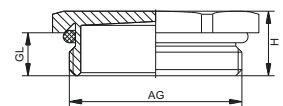

AG	GL mm	H mm	⌀ mm	Number V-INOX-NBR -20 °C – 95 °C	Number V-INOX-FKM -20 °C – 180 °C	Number V-INOX-VMQ -60 °C – 180 °C
PG 7	5	8	14	1.152.0700.01	1.153.0700.01	1.154.0700.01
PG 9	6	9	17	1.152.0900.01	1.153.0900.01	1.154.0900.01
PG 11	6	9,5	20	1.152.1100.01	1.153.1100.01	1.154.1100.01
PG 13,5	6,5	10	22	1.152.1300.01	1.153.1300.01	1.154.1300.01
PG 16	6,5	10	24	1.152.1600.01	1.153.1600.01	1.154.1600.01
PG 21	7	10,5	30	1.152.2100.01	1.153.2100.01	1.154.2100.01
PG 29	8	12,5	41	1.152.2900.01	1.153.2900.01	1.154.2900.01
PG 36	8	13	50	1.152.3600.01	1.153.3600.01	1.154.3600.01