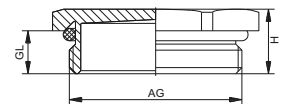

AG	GL mm	H mm	⌀ mm	Number V-INOX-NBR -20 °C – 95 °C	Number V-INOX-FKM -20 °C – 180 °C	Number V-INOX-VMQ -60 °C – 180 °C
PG 7	5	8	14	1.152.0700.01	1.153.0700.01	1.154.0700.01
PG 9	6	9	17	1.152.0900.01	1.153.0900.01	1.154.0900.01
PG 11	6	9,5	20	1.152.1100.01	1.153.1100.01	1.154.1100.01
PG 13,5	6,5	10	22	1.152.1300.01	1.153.1300.01	1.154.1300.01
PG 16	6,5	10	24	1.152.1600.01	1.153.1600.01	1.154.1600.01
PG 21	7	10,5	30	1.152.2100.01	1.153.2100.01	1.154.2100.01
PG 29	8	12,5	41	1.152.2900.01	1.153.2900.01	1.154.2900.01
PG 36	8	13	50	1.152.3600.01	1.153.3600.01	1.154.3600.01