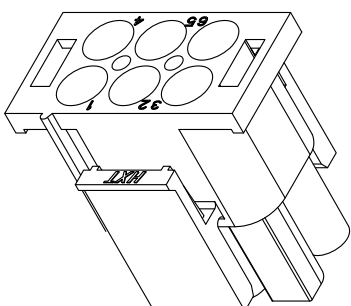

### 技术要求

1. 材质: PA66/PA66 高温料, 透明/米黄色/红色, ULL94V-0/2.
2. 外观要求事项.
  - 2.1 不能有缩水、起泡、翘曲变形、脏污.
  - 2.2 不能有刮伤、划伤、压痕、拉料、不饱满.
3. 未注尺寸公差见一般公差表.
4. 料号注解:

63080-06PN - \* \* \*

1. THIS PRODUCT DOESN'T CONTAIN ENVIRONMENTAL HAZARDOUS MATERIALS PER DIRECTIVE 2002/95/EC FOR ROHS  
2. ALL RIGHTS RESERVED, PRODUCTS ARE COVERED BY PATENSAND/OR PATENTS PENDING