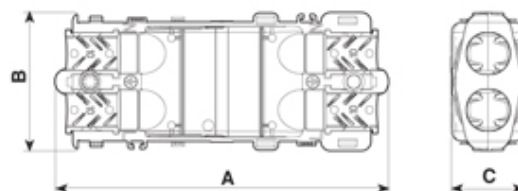

## 5625////1121

Paguro gel connector junction box black, 4 cable entry 6.5-12mm cable with 3 pole terminal block

Dimensioni / Dimensions (mm)

A	B	C
105	44	24

Max volume interno disponibile ~ 14,26cm<sup>3</sup>

Max internal room available ~ 14.26cm<sup>3</sup>

### SPECIFICATION

Cable Entries	4
Number of Poles	3
Terminal Type	Screw - wp
Body Material	Nylon PA66-RV V0
Colour	Black
Max Conductor Size (Sq mm)	4
Max Current (A)	16
Max Voltage (V)	250
Minimum Temp Rating °C	-30
IP Rating	68
Max Temp Rating °C	130
Minimum Cable Diameter (mm)	6.5
Maximum Cable Diameter (mm)	12
Depth	24
Fixing System	Cable
Gel Material	Sealing bi-component syliconic gel
Length (mm)	95-105 depending on fitting of cable adapters
Width (mm)	44