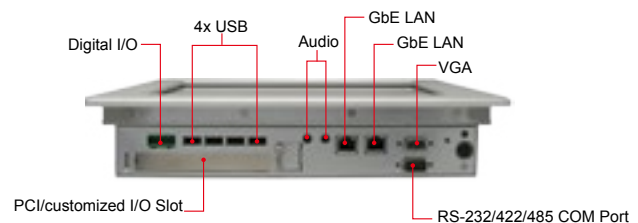

Dimensions