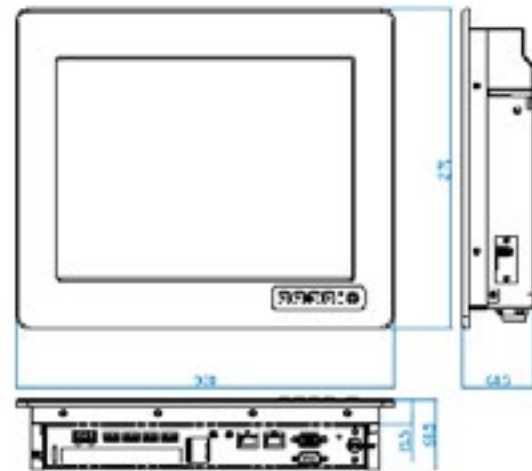

Dimensions