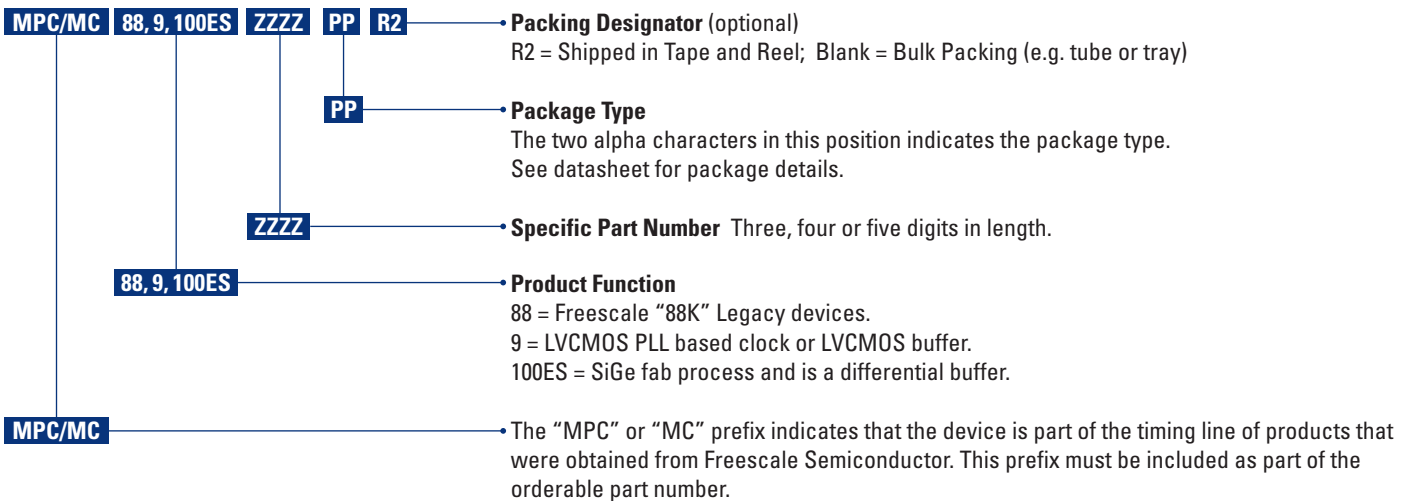

TIMING NOMENCLATURE 8