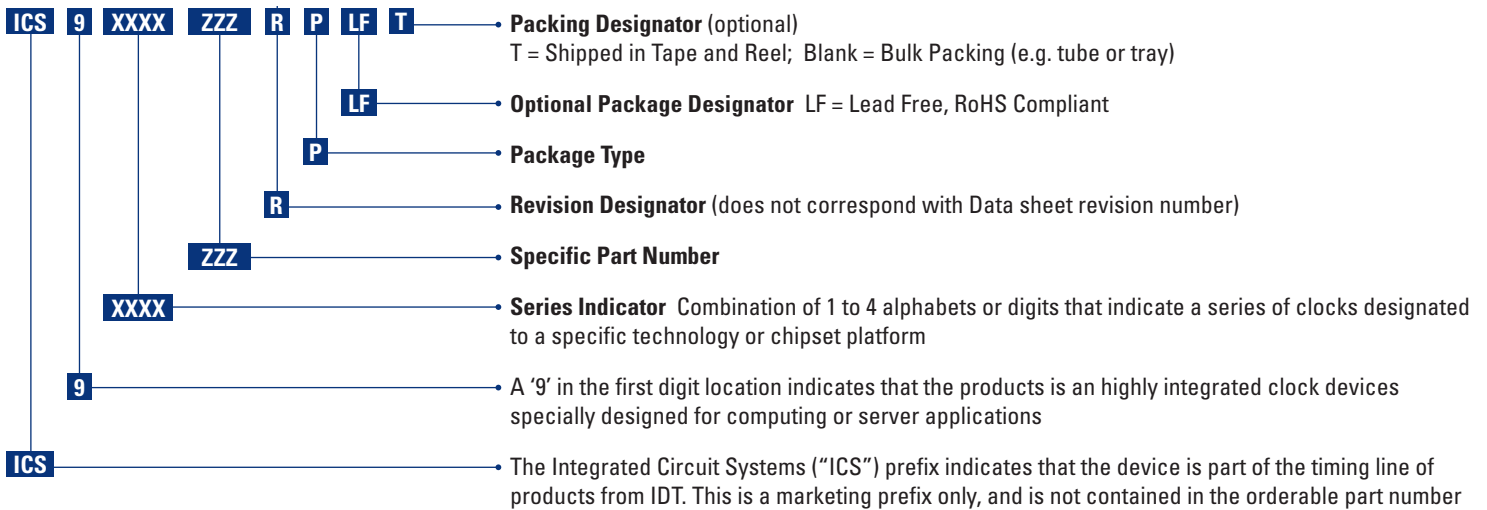

TIMING NOMENCLATURE 7 – IDT PC CLOCK NOMENCLATURE