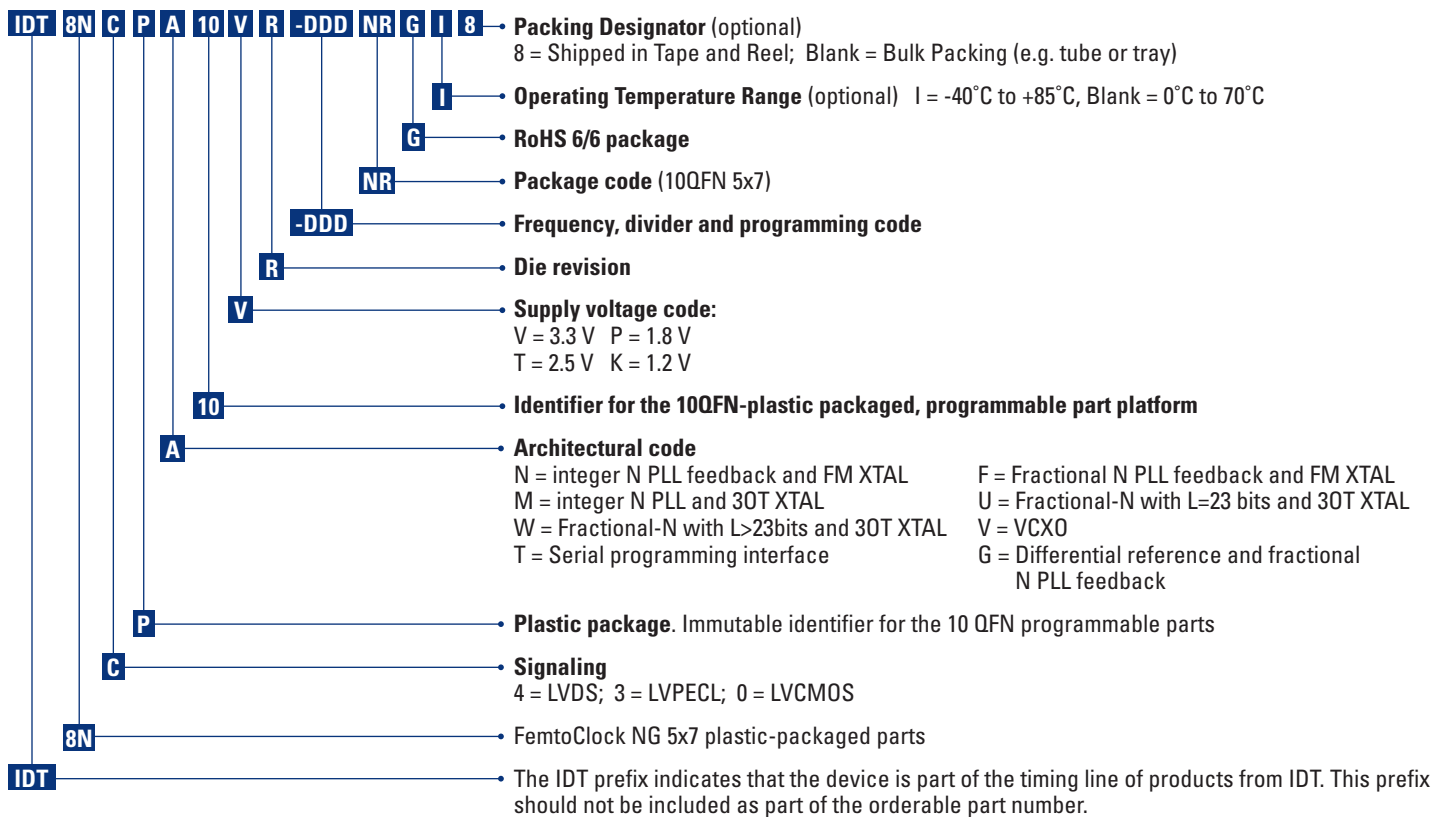

There are several part number types in the IDT high-performance timing nomenclature. IDT has acquired product lines from both ICS and Freescale and the established part numbers have been maintained. The timing families can be identified by their marketing part number prefix and are defined in the following charts.

## TIMING NOMENCLATURE 1

## TIMING NOMENCLATURE 2

**TIMING NOMENCLATURE 3 – NETWORKING AND COMMUNICATIONS WIDE AREA NETWORK PLL**

**TIMING NOMENCLATURE 4 – FEMTOCLOCK NG 5x7 CERAMIC**

Example: IDT 8N3Q001LG-0001CDI8 is a LVPECL FemtoClockNG programmable oscillator, quad output frequency (125, 100, 122.88, 156.25 MHz), 2.5 V, 20 ppm, G-revision, 114.285 MHz XTAL in a RoHS 6/6 ceramic 5x7 package with tape and reel.

**TIMING NOMENCLATURE 5 – FEMTOCLOCK NG 5x7 10QFN**

Example: IDT 8N3PN10VA-001NRG18 is a LVPECL FemtoClockNG programmable clock generator with an internal integer-N feedback PLL, with the frequency coded by "001", 3.3 V, A-revision, in a RoHS 6/6 plastic 5x7 package (10QFN), industrial temperature and with tape and reel.