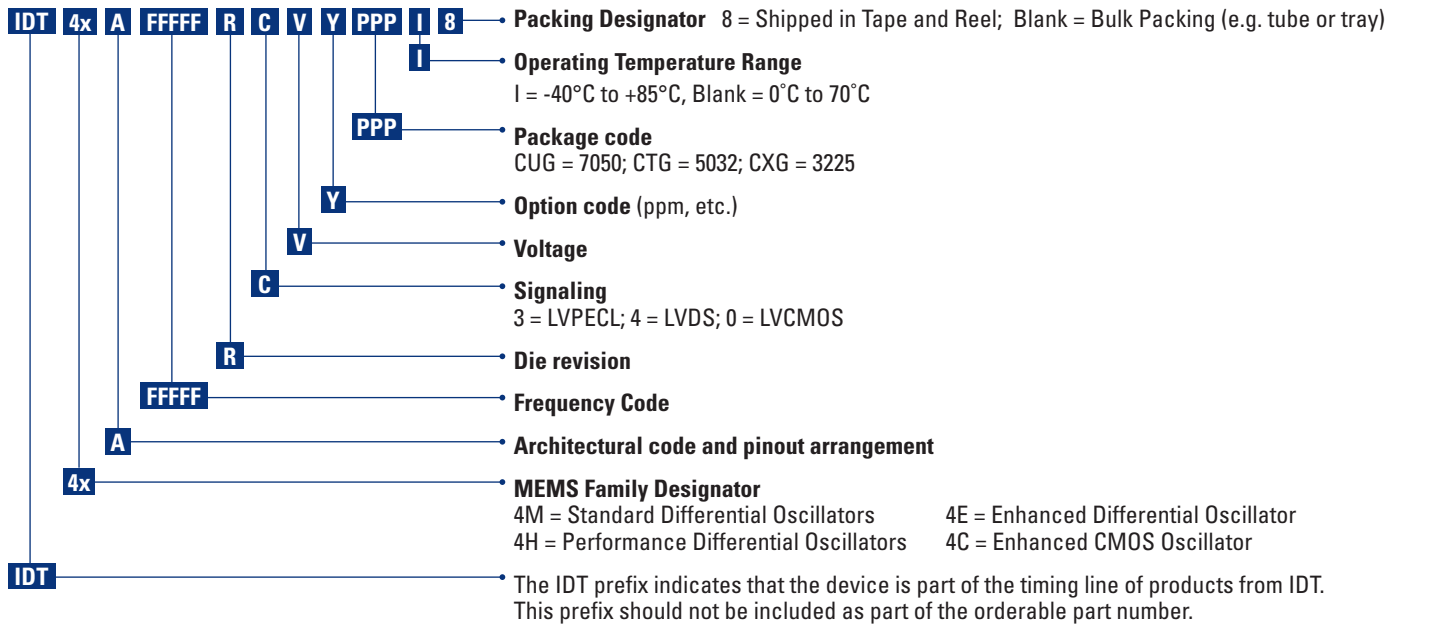

TIMING NOMENCLATURE 6 – MEMS PROGRAMMABLE DEVICES