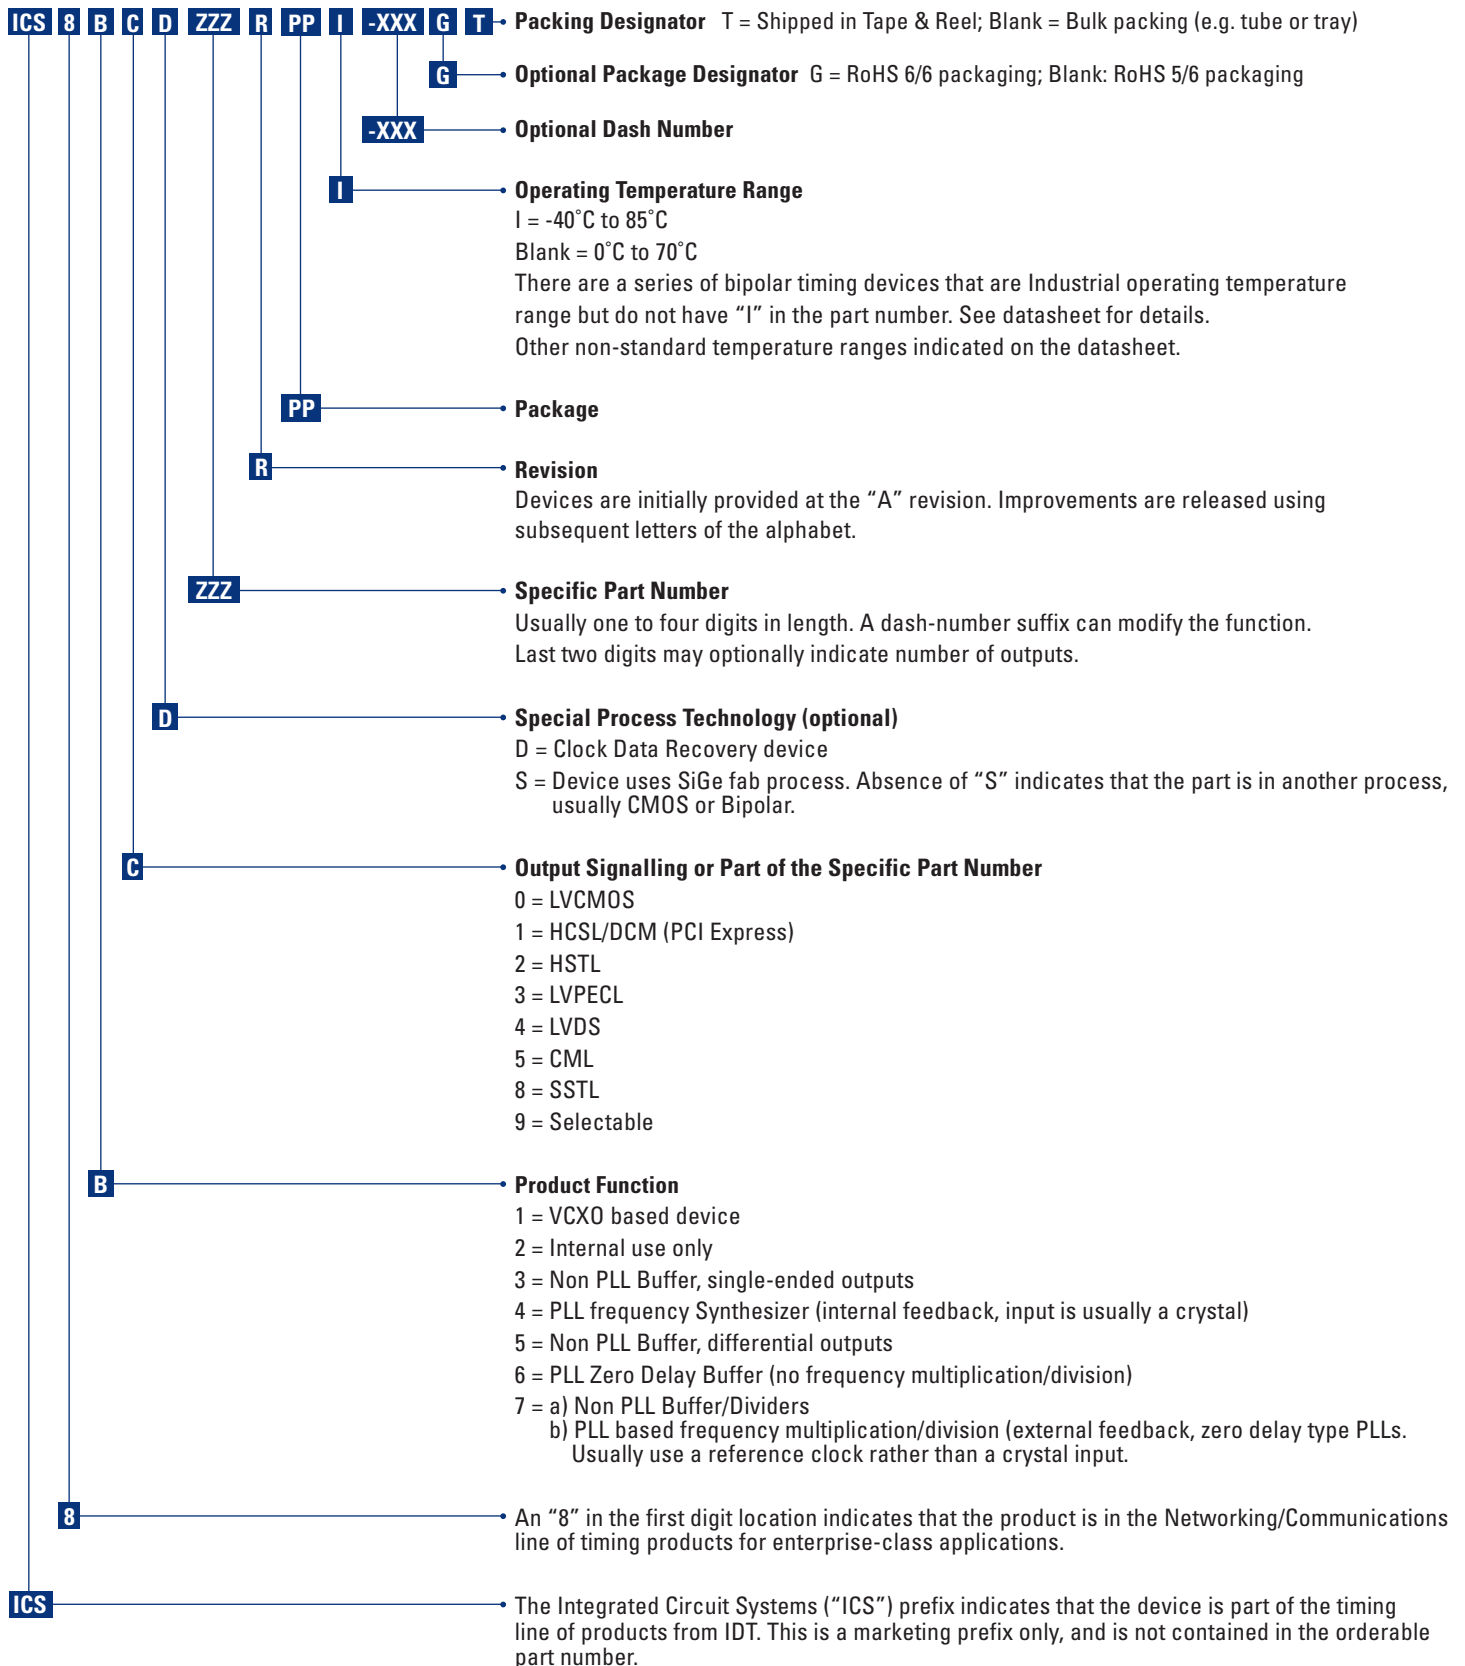

TIMING NOMENCLATURE 2