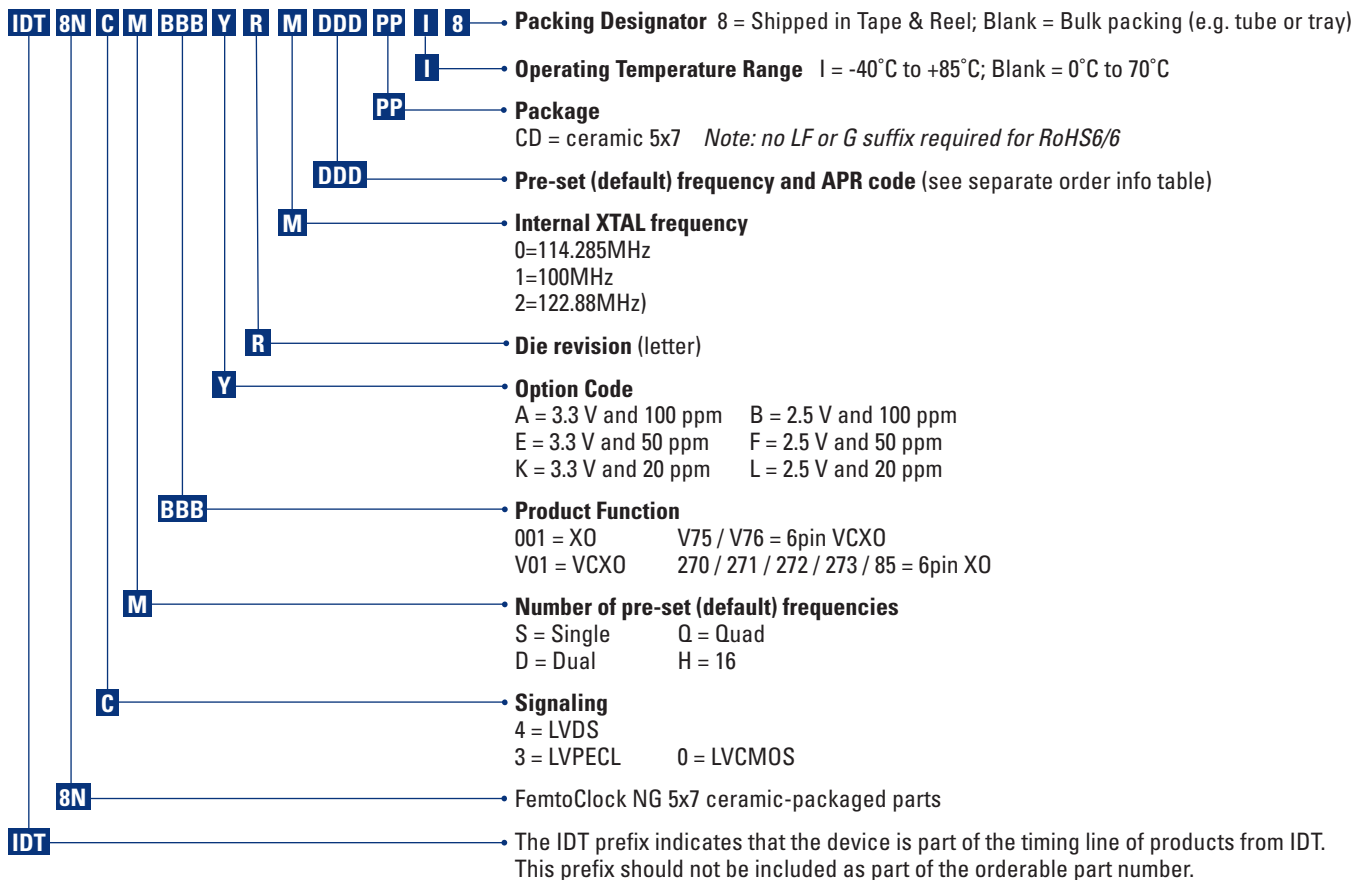

There are several part number types in the IDT high-performance timing nomenclature. IDT has acquired product lines from both ICS and Freescale and the established part numbers have been maintained. The timing families can be identified by their marketing part number prefix and are defined in the following charts.

## TIMING NOMENCLATURE 1

## TIMING NOMENCLATURE 2

**TIMING NOMENCLATURE 3 – NETWORKING AND COMMUNICATIONS WIDE AREA NETWORK PLL**

**TIMING NOMENCLATURE 4 – FEMTOCLOCK NG 5x7 CERAMIC**

Example: IDT 8N3Q001LG-0001CDI8 is a LVPECL FemtoClockNG programmable oscillator, quad output frequency (125, 100, 122.88, 156.25 MHz), 2.5 V, 20 ppm, G-revision, 114.285 MHz XTAL in a RoHS 6/6 ceramic 5x7 package with tape and reel.

**TIMING NOMENCLATURE 5 – FEMTOCLOCK NG 5x7 10QFN**

Example: IDT 8N3PN10VA-001NRG18 is a LVPECL FemtoClockNG programmable clock generator with an internal integer-N feedback PLL, with the frequency coded by "001", 3.3 V, A-revision, in a RoHS 6/6 plastic 5x7 package (10QFN), industrial temperature and with tape and reel.