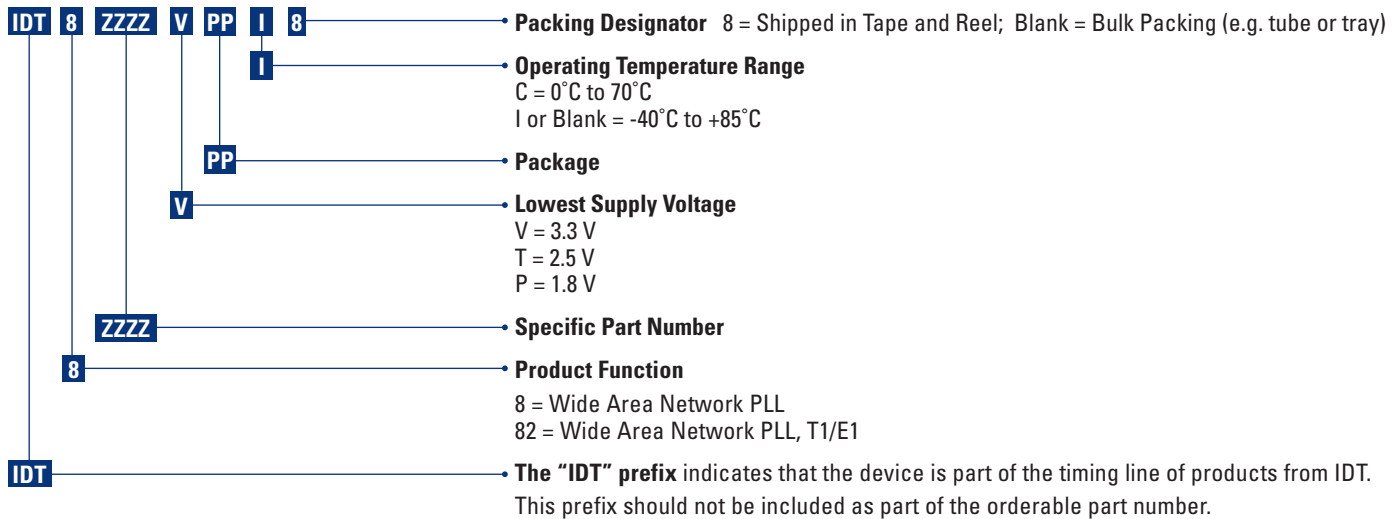

TIMING NOMENCLATURE 3 – NETWORKING AND COMMUNICATIONS WIDE AREA NETWORK PLL