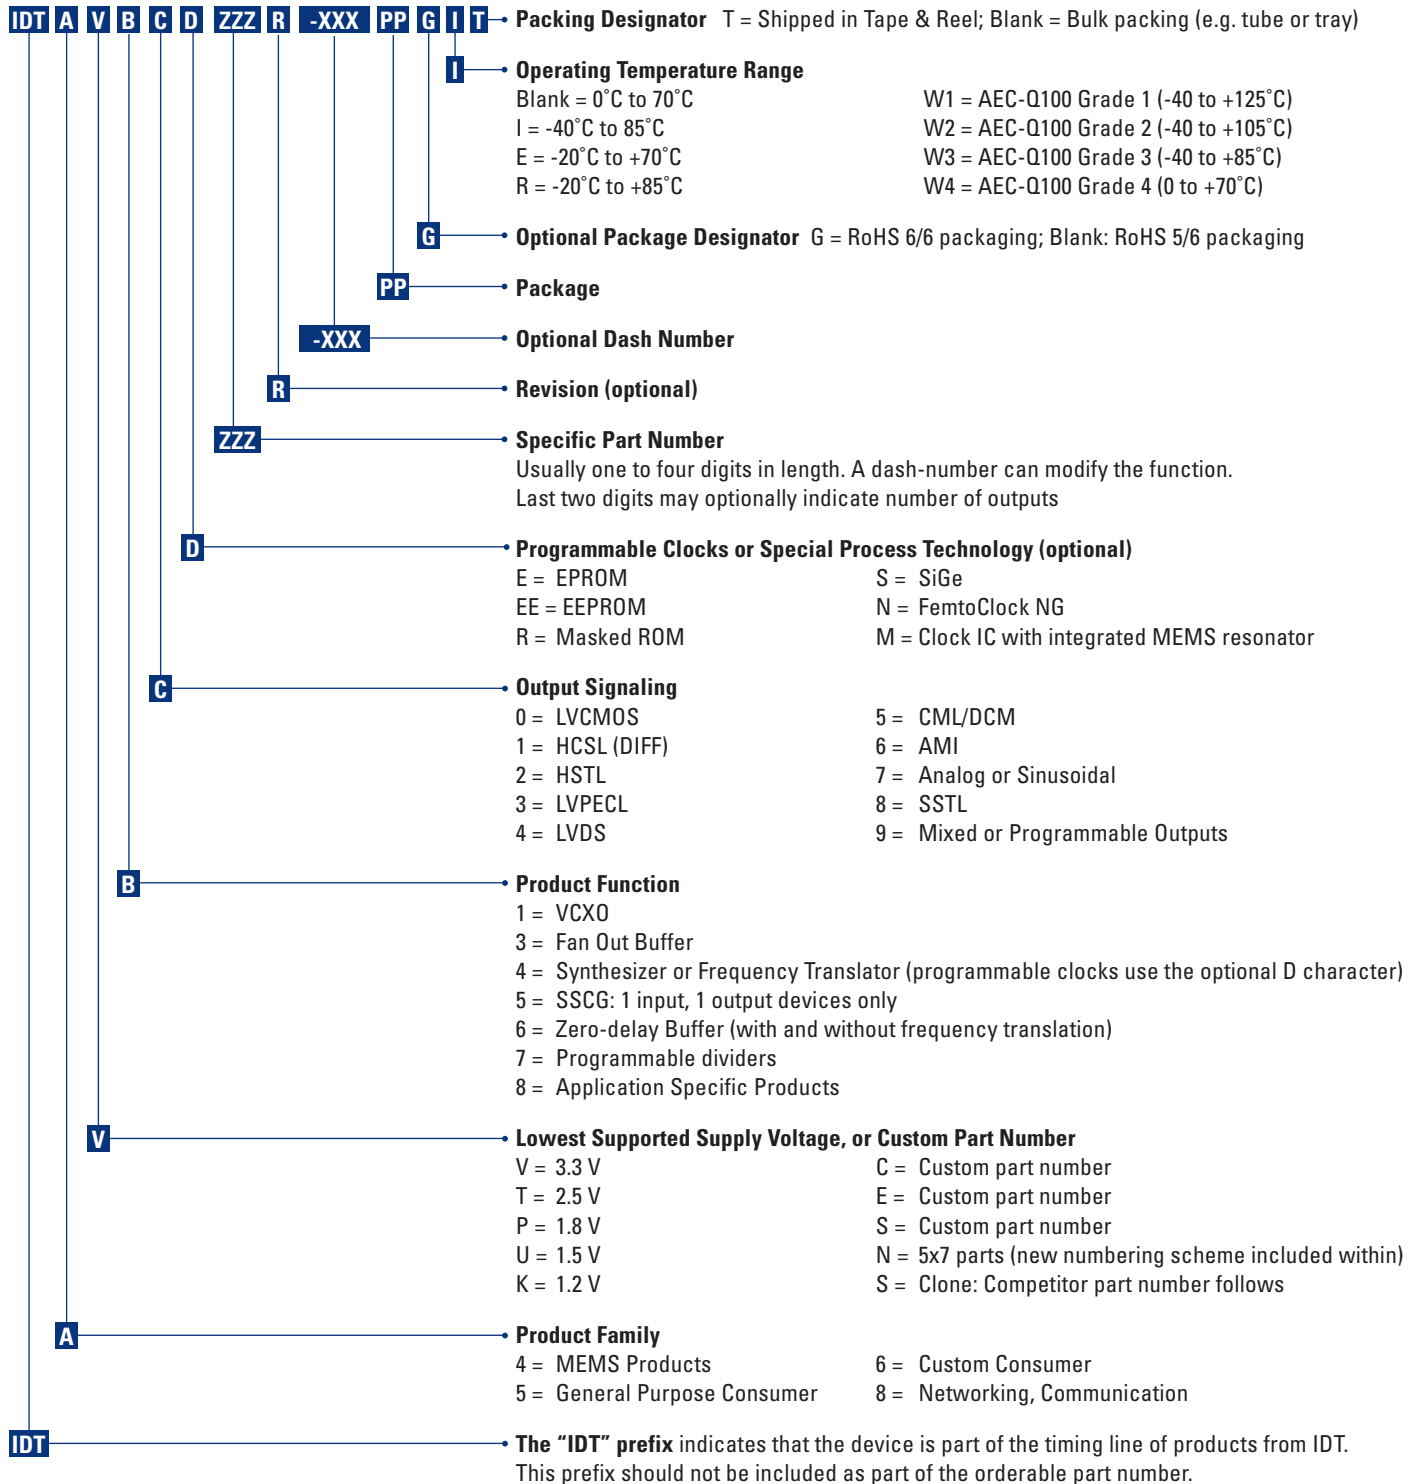

There are several part number types in the IDT high-performance timing nomenclature. IDT has acquired product lines from both ICS and Freescale and the established part numbers have been maintained. The timing families can be identified by their marketing part number prefix and are defined in the following charts.

## TIMING NOMENCLATURE 1

**TIMING NOMENCLATURE 5 – FEMTOCLOCK NG 5x7 10QFN**

Example: IDT 8N3PN10VA-001NRG18 is a LVPECL FemtoClockNG programmable clock generator with an internal integer-N feedback PLL, with the frequency coded by "001", 3.3 V, A-revision, in a RoHS 6/6 plastic 5x7 package (10QFN), industrial temperature and with tape and reel.