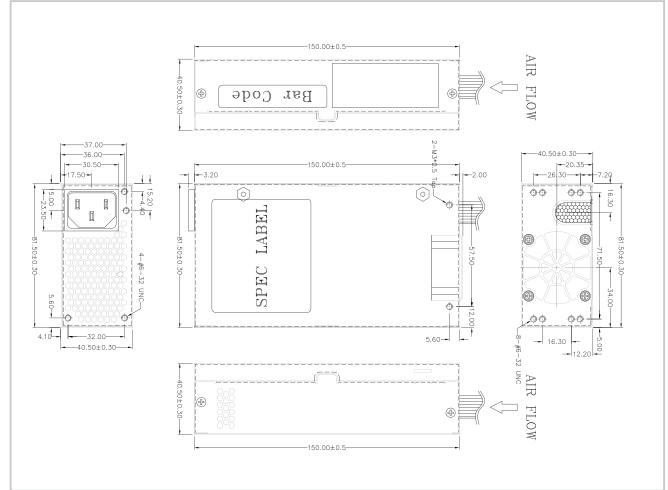

63030-010180-000-RS

180 W 1U Type ATX Power Supply

Specifications

Input Type	90~264 VAC Full Range				
Output Voltage	+3.3 V	+5 V	+12 V	-12 V	+5 Vsb
	10 A (0.1 A min.)	14 A (0.2 A min.)	10 A (0.6 A min.)	0.3 A	2.5 A
Efficiency	85%				
Temperature	Operating: 0°C ~ 50°C, Storage: -20°C ~ 80°C				
MTBF (hrs)	100,000				
Output Connector	20+4-pin ATX, 4-pin 12V CPU, 1 x FDD, 1 x HDD, 2 x SATA				
Dimensions (mm)	150 x 81.5 x 40.5				

Dimensions (Unit: mm)

Ordering Information

Part No.	Description
63030-010180-000-RS	1U Flex ATX 180W Power Supply, 90~264VAC, ErP, CCL, RoHS

63030-010150-000-RS

150 W 1U Type ATX Power Supply

Specifications

Input Type	90~264 VAC Full Range				
Output Voltage	+3.3 V	+5 V	+12 V	-12 V	+5 Vsb
	10 A (0.1 A min.)	14 A (0.2 A min.)	10 A (0.6 A min.)	0.3 A	2.5 A
Efficiency	85%				
Temperature	Operating: 0°C ~ 50°C, Storage: -20°C ~ 80°C				
MTBF (hrs)	100,000				
Output Connector	20+4-pin ATX, 4-pin 12V CPU, 1 x FDD, 2 x HDD, 2 x SATA				
Dimensions (mm)	150 x 81.5 x 40.5				

Dimensions (Unit: mm)

Ordering Information

Part No.	Description
63030-010150-000-RS	1U Flex ATX 150W Power Supply, 90~264VAC, ErP, CCL, RoHS

X-ON Electronics

Largest Supplier of Electrical and Electronic Components