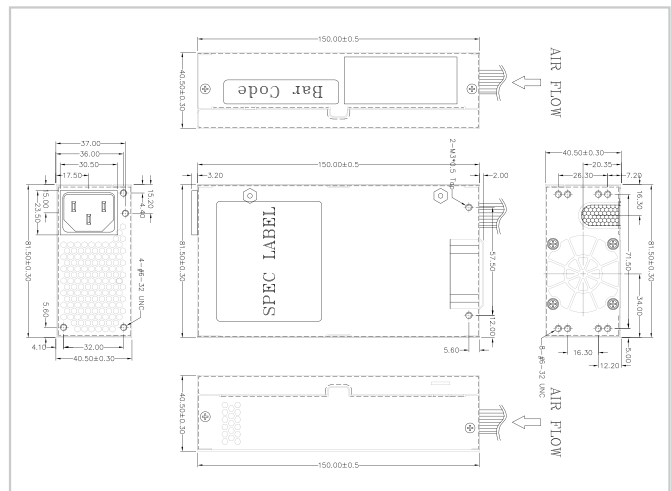

63030-010180-000-RS

180 W 1U Type ATX Power Supply

Specifications

Input Type	90~264 VAC Full Range				
Output Voltage	+3.3 V	+5 V	+12 V	-12 V	+5 Vsb
	10 A (0.1 A min.)	14 A (0.2 A min.)	10 A (0.6 A min.)	0.3 A	2.5 A
Efficiency	85%				
Temperature	Operating: 0°C ~ 50°C, Storage: -20°C ~ 80°C				
MTBF (hrs)	100,000				
Output Connector	20+4-pin ATX, 4-pin 12V CPU, 1 x FDD, 1 x HDD, 2 x SATA				
Dimensions (mm)	150 x 81.5 x 40.5				

Dimensions (Unit: mm)

Ordering Information

Part No.	Description
63030-010180-000-RS	1U Flex ATX 180W Power Supply, 90~264VAC, ErP, CCL, RoHS

63030-010150-000-RS

150 W 1U Type ATX Power Supply

Specifications

Input Type	90~264 VAC Full Range				
Output Voltage	+3.3 V	+5 V	+12 V	-12 V	+5 Vsb
	10 A (0.1 A min.)	14 A (0.2 A min.)	10 A (0.6 A min.)	0.3 A	2.5 A
Efficiency	85%				
Temperature	Operating: 0°C ~ 50°C, Storage: -20°C ~ 80°C				
MTBF (hrs)	100,000				
Output Connector	20+4-pin ATX, 4-pin 12V CPU, 1 x FDD, 2 x HDD, 2 x SATA				
Dimensions (mm)	150 x 81.5 x 40.5				

Dimensions (Unit: mm)

Ordering Information

Part No.	Description
63030-010150-000-RS	1U Flex ATX 150W Power Supply, 90~264VAC, ErP, CCL, RoHS

X-ON Electronics

Largest Supplier of Electrical and Electronic Components