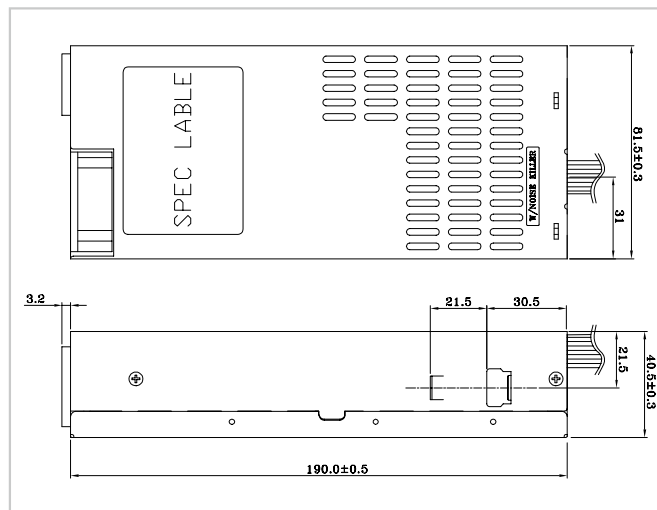

1U AC Input ATX Type

ACE-818APM 180 W 1U Type ATX Power Supply

Medical

Dimensions (Unit: mm)

Specifications

Input Type	90 ~ 265 VAC Full Range					
Output Voltage	+3.3 V	+5 V	+12 V	-5 V	-12 V	+5 Vsb
	16.8 A (0.3 A min.)	12 A (0.5 A min.)	12 A (1.5 A min.)		0.8 A	2 A
Efficiency	68%					
Temperature	Operating: 0°C ~ 50°C, Storage: -20°C ~ 80°C					
MTBF (hrs)	100,000					
Output Connector	20-pin ATX, 4-pin 12 V CPU, 2 x FDD, 3 x HDD					
Dimensions (mm)	190 x 81.5 x 40.5					

Ordering Information

Part No.	Description
ACE-818APM-RS	180W AC-DC 1U ATX Power Supply with PFC, meets medical standard

ACE-A630B 1U Flex ATX 300 W Power Supply

Dimensions (Unit: mm)

Specifications

Input Type	90~264VAC Full Range				
Output Voltage	+3.3 V	+5 V	+12 V	-12 V	+5 Vsb
	16 A (0.5 A min.)	18 A (0.5 A min.)	15 A (0.5 A min.)	0.5 A	3 A
Efficiency	82%				
Temperature	Operating: 0°C ~ 50°C, Storage: -20°C ~ 80°C				
MTBF (hrs)	100,000				
Output Connector	20+4-pin ATX, 4-pin 12V CPU, 1x FDD, 2 x HDD, 2 x SATA				
Dimensions (mm)	150 x 81.5 x 40.5				

Ordering Information

Part No.	Description
ACE-A630B-RS-R10	1U Flex ATX 300W Power Supply, 90~264 VAC, ErP, CCL, RoHS

X-ON Electronics

Largest Supplier of Electrical and Electronic Components

Click to view similar products for [Switching Power Supplies](#) category: