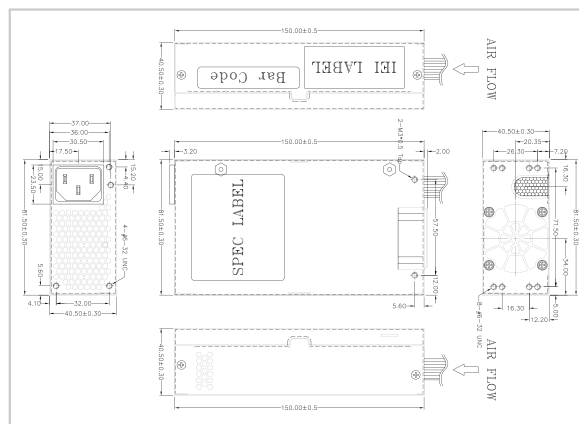

1U AC Input ATX Type

ACE-818APM 180 W 1U Type ATX Power Supply

Medical

Dimensions (Unit: mm)

Specifications

Input Type	90 ~ 265 VAC Full Range					
Output Voltage	+3.3 V	+5 V	+12 V	-5 V	-12 V	+5 Vsb
	16.8 A (0.3 A min.)	12 A (0.5 A min.)	12 A (1.5 A min.)		0.8 A	2 A
Efficiency	68%					
Temperature	Operating: 0°C ~ 50°C, Storage: -20°C ~ 80°C					
MTBF (hrs)	100,000					
Output Connector	20-pin ATX, 4-pin 12 V CPU, 2 x FDD, 3 x HDD					
Dimensions (mm)	190 x 81.5 x 40.5					

Ordering Information

Part No.	Description
ACE-818APM-RS	180W AC-DC 1U ATX Power Supply with PFC, meets medical standard

ACE-A630B 1U Flex ATX 300 W Power Supply

Dimensions (Unit: mm)

Specifications

Input Type	90~264VAC Full Range				
Output Voltage	+3.3 V	+5 V	+12 V	-12 V	+5 Vsb
	16 A (0.5 A min.)	18 A (0.5 A min.)	15 A (0.5 A min.)	0.5 A	3 A
Efficiency	82%				
Temperature	Operating: 0°C ~ 50°C, Storage: -20°C ~ 80°C				
MTBF (hrs)	100,000				
Output Connector	20+4-pin ATX, 4-pin 12V CPU, 1x FDD, 2 x HDD, 2 x SATA				
Dimensions (mm)	150 x 81.5 x 40.5				