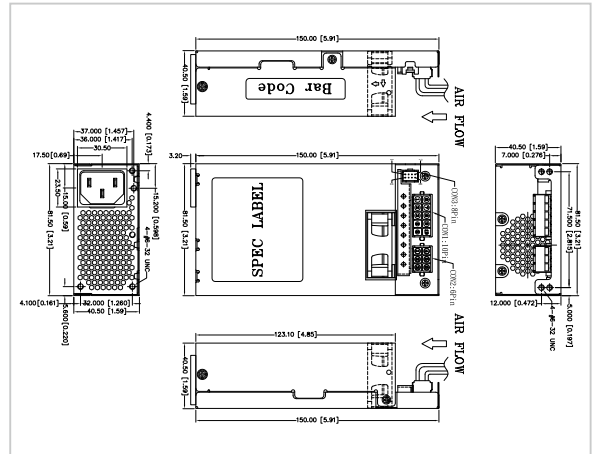

1U AC Input ATX Type

ACE-A630C

1U Flex ATX 300 W Power Supply

Specifications

Input Type	90~264VAC Full Range				
Output Voltage	+3.3 V	+5 V	+12 V	-12 V	+5 Vsb
	12 A (0 A)	14 A (0 A)	25 A (0.1 A)	0.3 A	3 A
Efficiency	87%				
Temperature	Operating: 0°C ~ 50°C, Storage: -40°C ~ 80°C				
MTBF (hrs)	100,000				
Output Connector	20+4-pin ATX, 4-pin 12V CPU, 1 x FDD, 1 x HDD, 2 x SATA, 2 x Graphics card power				
Dimensions (mm)	150 x 81.5 x 40.5				

Dimensions (Unit: mm)

Ordering Information

Part No.	Description
ACE-A630C-R10	1U Flex ATX 300W Power Supply, 90~264 VAC, ErP, CCL, RoHS

ACE-A622C

220 W 1U Type ATX Power Supply

Specifications

Input Type	90~264 VAC Full Range						
Output Voltage	+3.3 V	+5 V	+12 V	+12 V 2	-12 V	+5 Vsb	+5 Vsb
	10 A (0.1 A min.)	14 A (0.2 A min.)	14 A (0.6 A min.)		0.3 A	2.5 A	2.5 A
Efficiency	85%						
Temperature	Operating: 0°C ~ 50°C, Storage: -20°C ~ 80°C						
MTBF (hrs)	100,000						
Output Connector	20+4-pin ATX, 4-pin 12V CPU, 2 x HDD, 2 x SATA, 1 x Graphics card power						
Dimensions (mm)	150 x 81.5 x 40.5						

Dimensions (Unit: mm)

Ordering Information

Part No.	Description
ACE-A622C-R10	1U Flex ATX 220W Power Supply, 90~264VAC, ErP, CCL, RoHS

X-ON Electronics

Largest Supplier of Electrical and Electronic Components