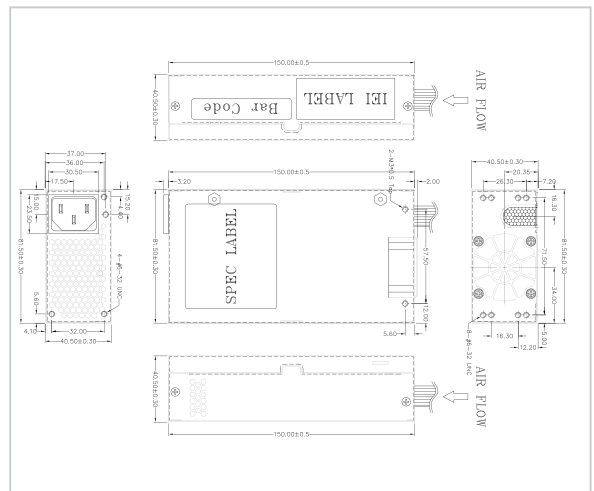

1U AC Input ATX Type

ACE-A630C

1U Flex ATX 300 W Power Supply

Specifications

Input Type	90~264VAC Full Range				
Output Voltage	+3.3 V	+5 V	+12 V	-12 V	+5 Vsb
	12 A (0 A)	14 A (0 A)	25 A (0.1 A)	0.3 A	3 A
Efficiency	87%				
Temperature	Operating: 0°C ~ 50°C, Storage: -40°C ~ 80°C				
MTBF (hrs)	100,000				
Output Connector	20+4-pin ATX, 4-pin 12V CPU, 1 x FDD, 1 x HDD, 2 x SATA, 2 x Graphics card power				
Dimensions (mm)	150 x 81.5 x 40.5				

Dimensions (Unit: mm)

Ordering Information

Part No.	Description
ACE-A630C-R10	1U Flex ATX 300W Power Supply, 90~264 VAC, ErP, CCL, RoHS

ACE-A622C

220 W 1U Type ATX Power Supply

Specifications

Input Type	90~264 VAC Full Range						
Output Voltage	+3.3 V	+5 V	+12 V	+12 V 2	-12 V	+5 Vsb	+5 Vsb
	10 A (0.1 A min.)	14 A (0.2 A min.)	14 A (0.6 A min.)		0.3 A	2.5 A	2.5 A
Efficiency	85%						
Temperature	Operating: 0°C ~ 50°C, Storage: -20°C ~ 80°C						
MTBF (hrs)	100,000						
Output Connector	20+4-pin ATX, 4-pin 12V CPU, 2 x HDD, 2 x SATA, 1 x Graphics card power						
Dimensions (mm)	150 x 81.5 x 40.5						

Dimensions (Unit: mm)

Ordering Information

Part No.	Description
ACE-A622C-R10	1U Flex ATX 220W Power Supply, 90~264VAC, ErP, CCL, RoHS

X-ON Electronics

Largest Supplier of Electrical and Electronic Components