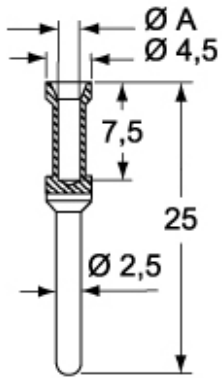

Item code

CCFA 1.5

Catalogue drawings

CCM