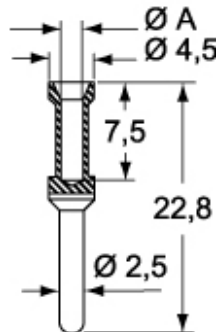

Technical data

Current	16 A
Wire section	1,50 mm ²
AWG size	16
Contact type	silver plated

Other technical details

Weight	1,82 g
---------------	--------

Approvals / Standards

Quality mark	 , EAC
Conformity	CQC, CE

General ordering information

EAN code	8015747011693
Tariff number	85369095

Packaging Information

Packaging length	112,00 mm
Packaging height	95,00 mm
Packaging width	117,00 mm
Packaging weight	1,46 kg
Packaging volume	1,24 dm ³
Packaging description	Carton box
Packaging quantity	800 Pcs
Packaging EAN code	8015747103848
Sub-packaging length	50,00 mm
Sub-packaging height	44,00 mm
Sub-packaging width	50,00 mm
Sub-packaging weight	0,18 kg
Sub-packaging volume	0,11 dm ³
Sub-packaging description	Plastic box
Sub-packaging quantity	100 Pcs
Sub-packaging EAN barcode	8015747011709

Item code

CCFA 1.5

Catalogue drawings

CCM

CC...AN

CCF

X-ON Electronics

Largest Supplier of Electrical and Electronic Components