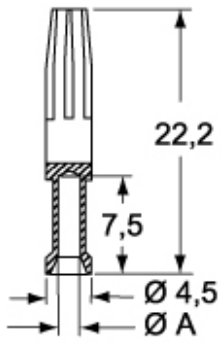

Technical data

Current	16 A
Wire section	1,50 mm ²
AWG size	16
Contact type	silver plated

Other technical details

Weight	1,82 g
---------------	--------

Approvals / Standards

Quality mark	 , EAC
Conformity	CQC, CE

General ordering information

EAN code	8015747011693
Tariff number	85369095

Packaging Information

Packaging length	112,00 mm
Packaging height	95,00 mm
Packaging width	117,00 mm
Packaging weight	1,46 kg
Packaging volume	1,24 dm ³
Packaging description	Carton box
Packaging quantity	800 Pcs
Packaging EAN code	8015747103848
Sub-packaging length	50,00 mm
Sub-packaging height	44,00 mm
Sub-packaging width	50,00 mm
Sub-packaging weight	0,18 kg
Sub-packaging volume	0,11 dm ³
Sub-packaging description	Plastic box
Sub-packaging quantity	100 Pcs
Sub-packaging EAN barcode	8015747011709

Item code

CCFA 1.5

Catalogue drawings

CCM

CC...AN

CCF

X-ON Electronics

Largest Supplier of Electrical and Electronic Components