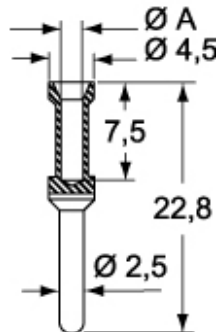

Item code

CCMD 1.0

Brief description:

16A CC contacts, gold plated, 1mmq, AWG 18

Product description

Model	male contacts
Version	Crimp contacts CLASS series
Series	16A CC contacts
Family	crimp contacts
N° of poles	1 pole

Technical data

Current	16 A
Wire section	1,00 mm ²
AWG size	18
Contact type	gold plated

Other technical details

Weight	1,30 g
---------------	--------

Approvals / Standards

Quality mark	 , EAC
Conformity	CQC, CE

General ordering information

EAN code	8015747012539
Tariff number	85369095

Packaging Information

Packaging length	112,00 mm
Packaging height	95,00 mm
Packaging width	117,00 mm
Packaging weight	1,04 kg
Packaging volume	1,24 dm ³
Packaging description	Carton box
Packaging quantity	800 Pcs
Packaging EAN code	8015747207317
Sub-packaging length	50,00 mm
Sub-packaging height	44,00 mm
Sub-packaging width	50,00 mm
Sub-packaging weight	0,13 kg
Sub-packaging volume	0,11 dm ³
Sub-packaging description	Plastic box
Sub-packaging quantity	100 Pcs
Sub-packaging EAN barcode	8015747012546

Item code

CCMD 1.0

Catalogue drawings

CCM

CC...AN

CCF

X-ON Electronics

Largest Supplier of Electrical and Electronic Components