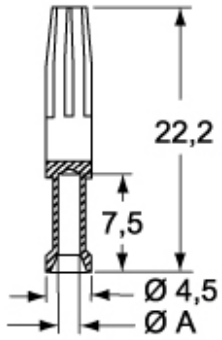

Item code

CCMD 1.0

Brief description:

16A CC contacts, gold plated, 1mmq, AWG 18

Product description

Model	male contacts
Version	Crimp contacts CLASS series
Series	16A CC contacts
Family	crimp contacts
N° of poles	1 pole

Technical data

Current	16 A
Wire section	1,00 mm ²
AWG size	18
Contact type	gold plated

Other technical details

Weight	1,30 g
---------------	--------

Approvals / Standards

Quality mark	 , EAC
Conformity	CQC, CE

General ordering information

EAN code	8015747012539
Tariff number	85369095

Packaging Information

Packaging length	112,00 mm
Packaging height	95,00 mm
Packaging width	117,00 mm
Packaging weight	1,04 kg
Packaging volume	1,24 dm ³
Packaging description	Carton box
Packaging quantity	800 Pcs
Packaging EAN code	8015747207317
Sub-packaging length	50,00 mm
Sub-packaging height	44,00 mm
Sub-packaging width	50,00 mm
Sub-packaging weight	0,13 kg
Sub-packaging volume	0,11 dm ³
Sub-packaging description	Plastic box
Sub-packaging quantity	100 Pcs
Sub-packaging EAN barcode	8015747012546

Item code

CCMD 1.0

Catalogue drawings

CCM

CC...AN

CCF

X-ON Electronics

Largest Supplier of Electrical and Electronic Components