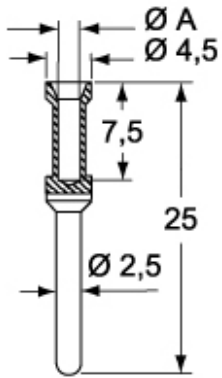

Item code

CCMD 1.0

Catalogue drawings

CCM