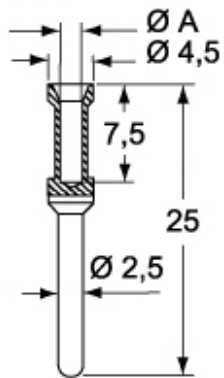

Item code

CCMD 3.0

Catalogue drawings

CCM