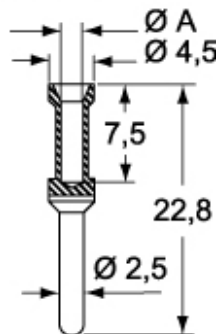

Item code

CCMD 3.0

Brief description:

16A CC contacts, gold plated, 3mmq, AWG 12

Product description

Model	male contacts
Version	Crimp contacts CLASS series
Series	16A CC contacts
Family	crimp contacts
N° of poles	1 pole

Technical data

Current	16 A
Wire section	3,00 mm ²
AWG size	12
Contact type	gold plated

Other technical details

Weight	1,30 g
---------------	--------

Approvals / Standards

Quality mark	 EAC
Conformity	CQC, CE

Item code

CCMD 3.0

Catalogue drawings

CCM

CC...AN

CCF

X-ON Electronics

Largest Supplier of Electrical and Electronic Components