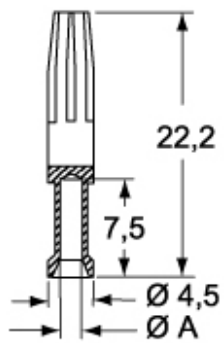

Item code

CCMD 3.0

Brief description:

16A CC contacts, gold plated, 3mmq, AWG 12

Product description

Model	male contacts
Version	Crimp contacts CLASS series
Series	16A CC contacts
Family	crimp contacts
N° of poles	1 pole

Technical data

Current	16 A
Wire section	3,00 mm ²
AWG size	12
Contact type	gold plated

Other technical details

Weight	1,30 g
---------------	--------

Approvals / Standards

Quality mark	 EAC
Conformity	CQC, CE

General ordering information

EAN code	8015747012652
Tariff number	85369095

Packaging Information

Packaging length	112,00 mm
Packaging height	95,00 mm
Packaging width	117,00 mm
Packaging weight	1,04 kg
Packaging volume	1,24 dm ³
Packaging description	Carton box
Packaging quantity	800 Pcs
Packaging EAN code	8015747207348
Sub-packaging length	50,00 mm
Sub-packaging height	44,00 mm
Sub-packaging width	50,00 mm
Sub-packaging weight	0,13 kg
Sub-packaging volume	0,11 dm ³
Sub-packaging description	Plastic box
Sub-packaging quantity	100 Pcs
Sub-packaging EAN barcode	8015747104227

Item code

CCMD 3.0

Catalogue drawings

CCM

CC...AN

CCF

X-ON Electronics

Largest Supplier of Electrical and Electronic Components