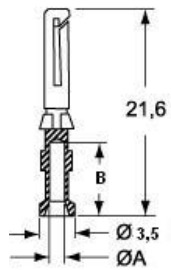

Item code

C DFA 1.0

Catalogue drawings

CDM

CDF