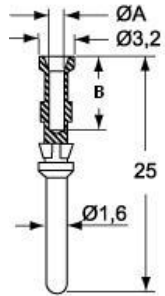

Item code

C DFA 1.0

Catalogue drawings

CDM

CDF