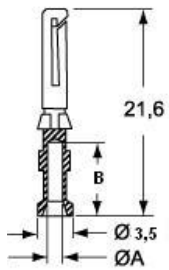

Item code

CDFD 1.5

Catalogue drawings

CDM

CDF