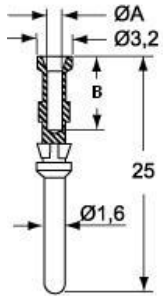

Item code

CDFD 1.5

Catalogue drawings

CDM

CDF