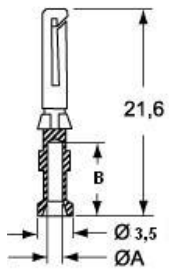

Item code

CDMA 0.7

Catalogue drawings

CDM

CDF