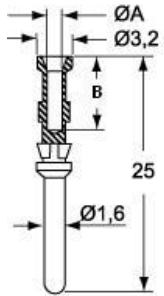

Item code

CDMA 0.7

Catalogue drawings

CDM

CDF