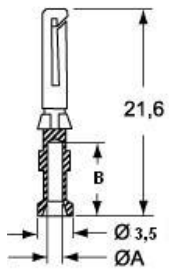

Item code

CDMA 2.5

Catalogue drawings

CDM

CDF