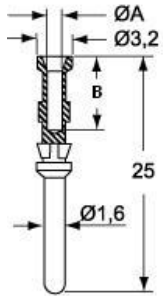

Item code

CDMA 2.5

Catalogue drawings

CDM

CDF