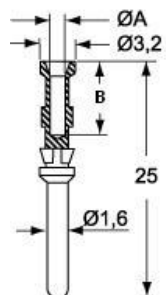

Item code

CDMD 1.5

Catalogue drawings

CDM

CDF