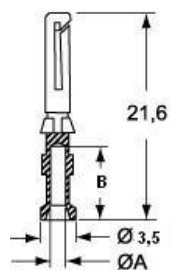

Item code

CDMD 1.5

Catalogue drawings

CDM

CDF