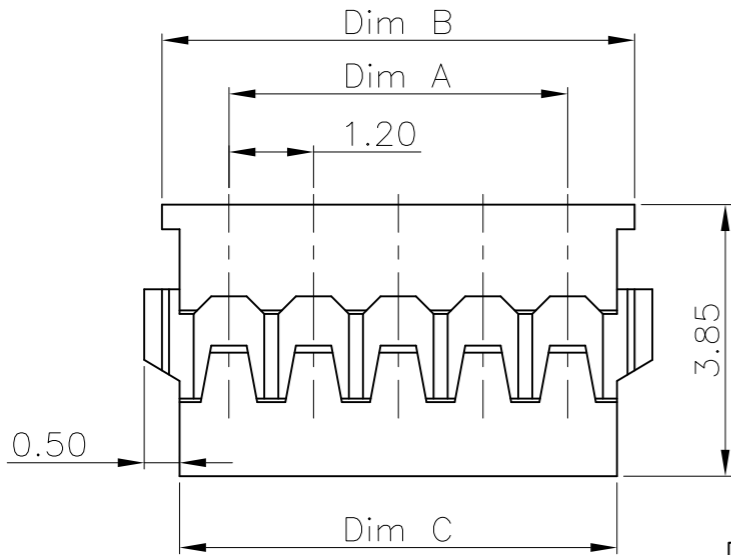

3D VIEW

NOTE:

- 1.MATERIAL SPECIFICATION:
1-1.HOUSING: LCP,UL94V-0
- 2.MECHANICAL PERFORMANCE:
2-1.RETENTIVITY FORCE: 0.05KGF/pin min
2-2.DURABILITY: 10 CYCLES.
- 3.ELECTRICAL PERFORMANCE:
3-1.CURRENT RATING: 1.5A AC/DC
RATED VOLTAGE : 50V AC/DC
3-2.CONTACT RESISTANCE: 20 mΩ MAX
3-3.INSULATION RESISTANCE: 100MΩ Min
3-4.DIELECTRIC WITHSTANDING : 500V
- 4.ENVIRONMENTAL PERFORMANCE:
4-1.OPERATING TEMPERATURE: -25°C~+85°C.
- 5.PACKAGE SPEC: PE BAG

IPCW 120 H XX X XX X

① ② ③ ④ ⑤ ⑥ ⑦ ⑧

- ①Series Type
- ②Pitch
- ③H:Housing
- ④Pin Code
- ⑤Material Code
- ⑥Appereace Code
- ⑦Internal Code
- ⑧Company Code

Part No.	Dimensions (mm)		
	A	B	C
02P	1.20	3.10	2.60
03P	2.40	4.30	3.80
04P	3.60	5.50	5.00
05P	4.80	6.70	6.20
06P	6.00	7.90	7.40
07P	7.20	9.10	8.60
09P	9.60	11.50	11.00
10P	10.80	12.70	12.20

TOLERANCES:
 0.0=±0.35
 0.00=±0.25
 0.000=±0.10
 GENERAL ANGLE
 X°REF=±6°
 X°=±3°
 X.X°=±2°

		www.i-ncp.com
PART NO: IPCW120H xx 060		NAME: Pitch 1.20mm MX 180° Single row Housing
DRAWING NO IPCW120H06		
SHEET 1 OF 1		UNITS:mm SCALE:1:1 REV:01