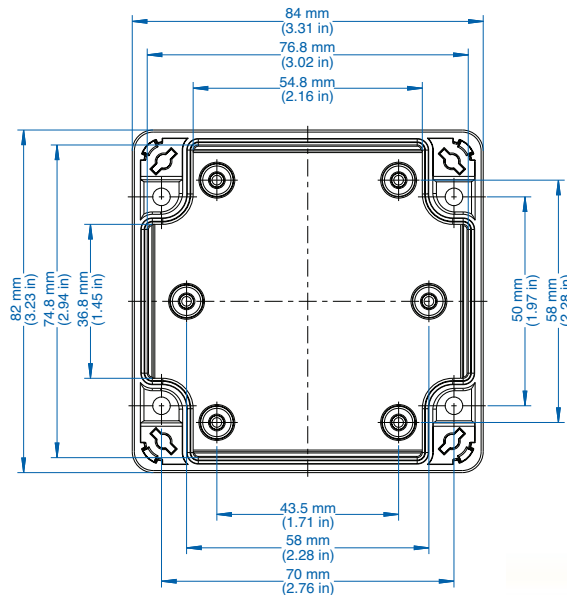

Accessories

Ordering Information	Cat. No.	Type	Std. Pk.
Mounting Plate (plastic)	186-003	TGMPI-88	1
Mounting Plate (steel)	187-003	TGMPS-88	1
DIN Rail – TS35-68	198-068	NS35-68	1
DIN Rail - TS15-68	197-069	TS15-68	1
Mounting Tab Kit	182-002	TGABL	1

Please refer to pages 149-152 additional accessories and detailed information