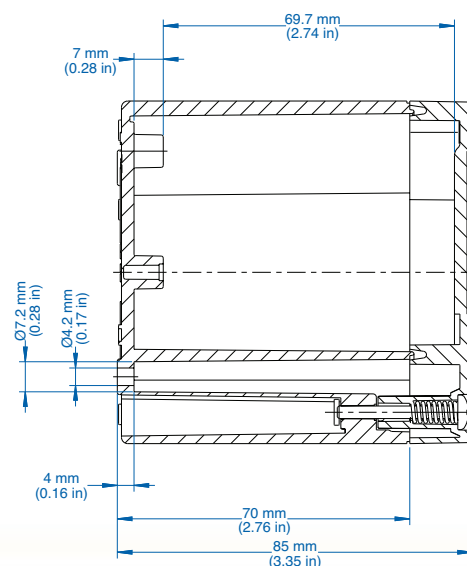

Accessories

Ordering Information	Cat. No.	Type	Std. Pk.
Mounting Plate (plastic)	186-003	TGMPI-88	1
Mounting Plate (steel)	187-003	TGMPS-88	1
DIN Rail – TS35-68	198-068	NS35-68	1
DIN Rail - TS15-68	197-069	TS15-68	1
Mounting Tab Kit	182-002	TGABL	1

Please refer to pages 149-152 additional accessories and detailed information