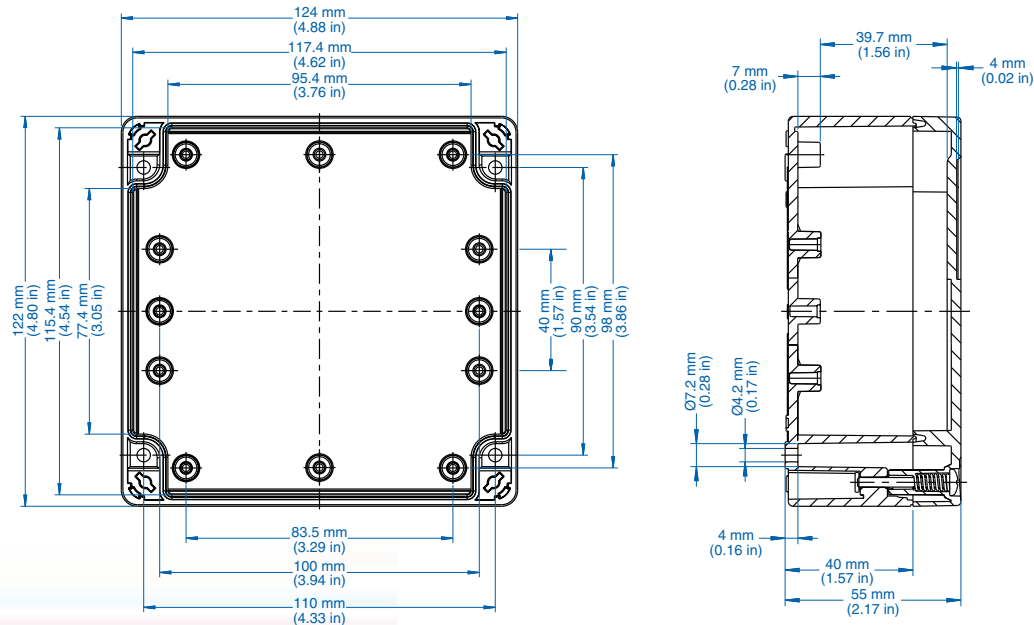

Accessories

Ordering Information	Cat. No.	Type	Std. Pk.
Mounting Plate (plastic)	186-005	TGMPI-1212	1
Mounting Plate (steel)	187-005	TGMPS-1212	1
DIN Rail – TS35-110	198-110	NS35-110	1
DIN Rail - TS15-110	197-110	TS15-110	1
Internal Hinge Kit Set (longside)	182-001	TGISS	1
Mounting Tab Kit	182-002	TGABL	1

Please refer to pages 149-152 additional accessories and detailed information