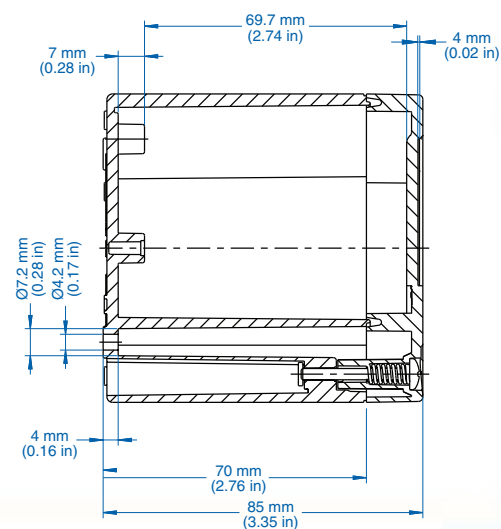

Accessories

Ordering Information	Cat. No.	Type	Std. Pk.
Mounting Plate (plastic)	186-006	TGMPI-1608	1
Mounting Plate (steel)	187-006	TGMPS-1608	1
DIN Rail – TS35-146	198-146	NS35-146	1
DIN Rail - TS15-146	197-146	TS15-146	1
Mounting Tab Kit	182-002	TGABL	1

Please refer to pages 149-152 additional accessories and detailed information