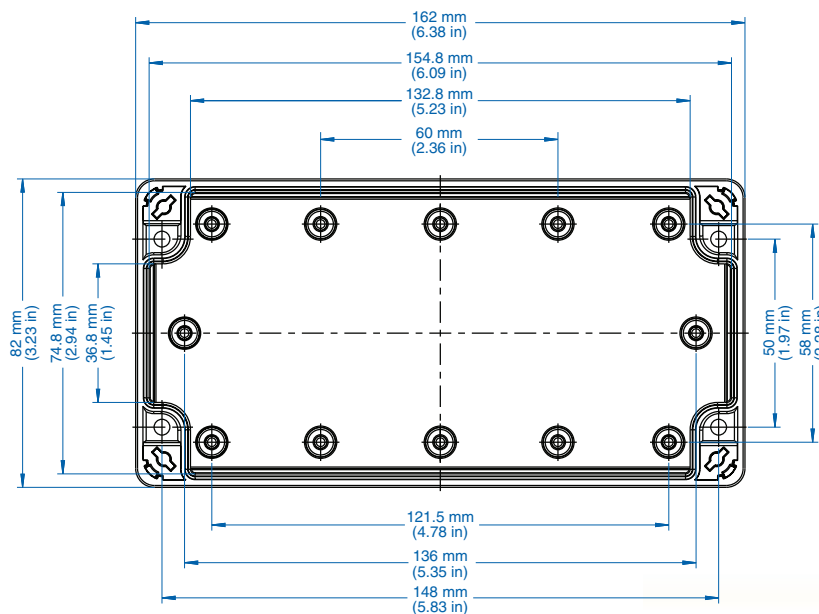

Accessories

Ordering Information	Cat. No.	Type	Std. Pk.
Mounting Plate (plastic)	186-006	TGMPI-1608	1
Mounting Plate (steel)	187-006	TGMPS-1608	1
DIN Rail – TS35-146	198-146	NS35-146	1
DIN Rail - TS15-146	197-146	TS15-146	1
Mounting Tab Kit	182-002	TGABL	1

Please refer to pages 149-152 additional accessories and detailed information