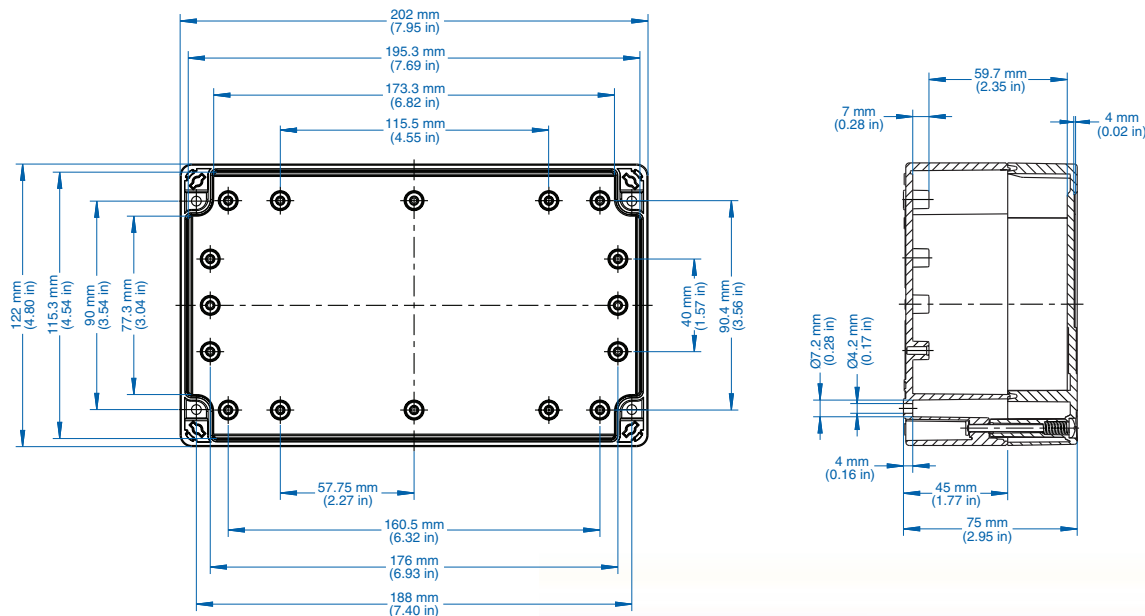

Accessories

Ordering Information	Cat. No.	Type	Std. Pk.
Mounting Plate (plastic)	186-008	TGMPI-2012	1
Mounting Plate (steel)	187-008	TGMPS-2012	1
DIN Rail – TS35-186	198-186	NS35-186	1
DIN Rail - TS15-186	197-186	TS15-186	1
Internal Hinge Kit Set (longside)	182-001	TGISS	1
Mounting Tab Kit	182-002	TGABL	1

Please refer to pages 149-152 additional accessories and detailed information